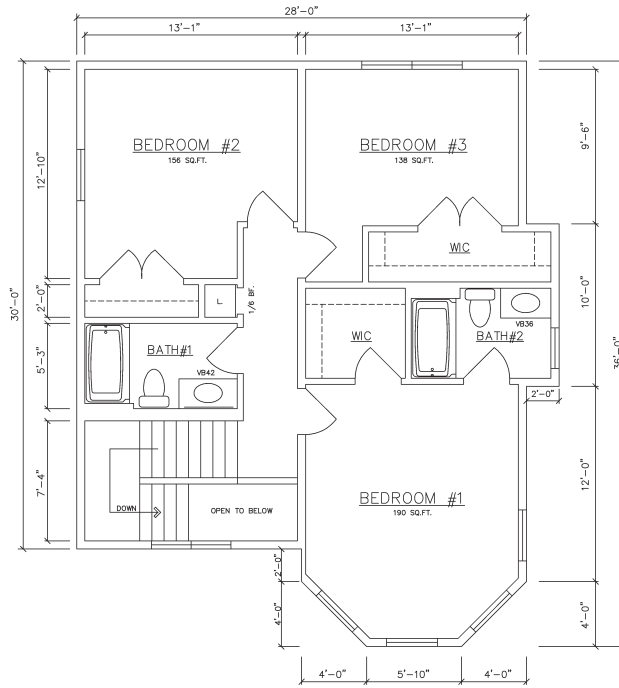

Bayview
1,856 sq. ft.

General Housing Corporation
Custom Crafted Construction

Bayview Model

1,856 sq. ft. Total

2nd Floor 928 sq. ft.

1st Floor (928 sq. ft.) – Bayview 16024 (Crawlspace) 16026 (Basement)

General Housing Corporation