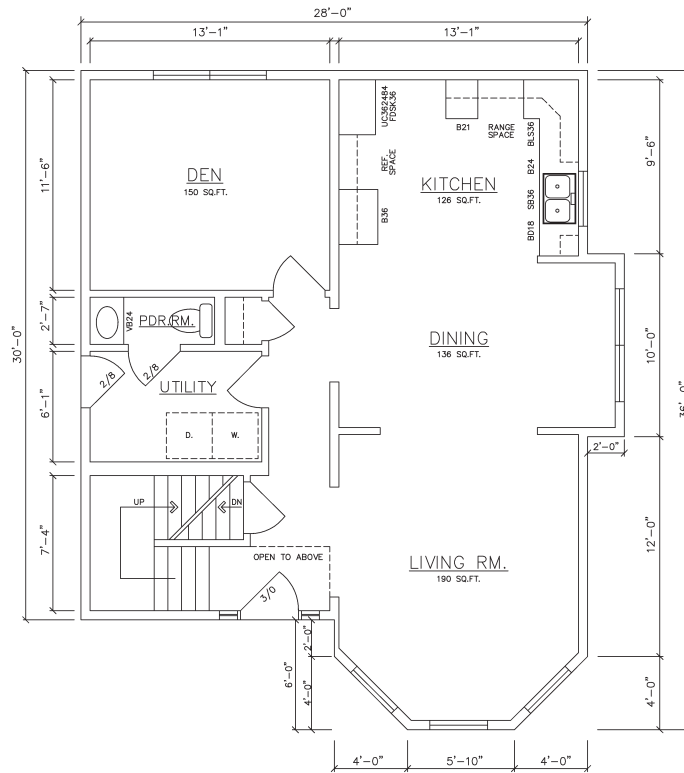

Bayview
1,856 sq. ft.

General Housing Corporation
Custom Crafted Construction

Bayview Model

1,856 sq. ft. Total

2nd Floor 928 sq. ft.

1st Floor (928 sq. ft.) – Bayview 16024 (Crawlspace) 16026 (Basement)

General Housing Corporation

4650 E. Wilder Road, Bay City, MI 48706 • Phone (800) 351-3664 (989) 684-8078 • Fax (989) 684-2914 • Web Site www.genhouse.com

All prices, specifications and materials are subject to change without notice. Some of the features shown on elevation drawings in the literature may be options.