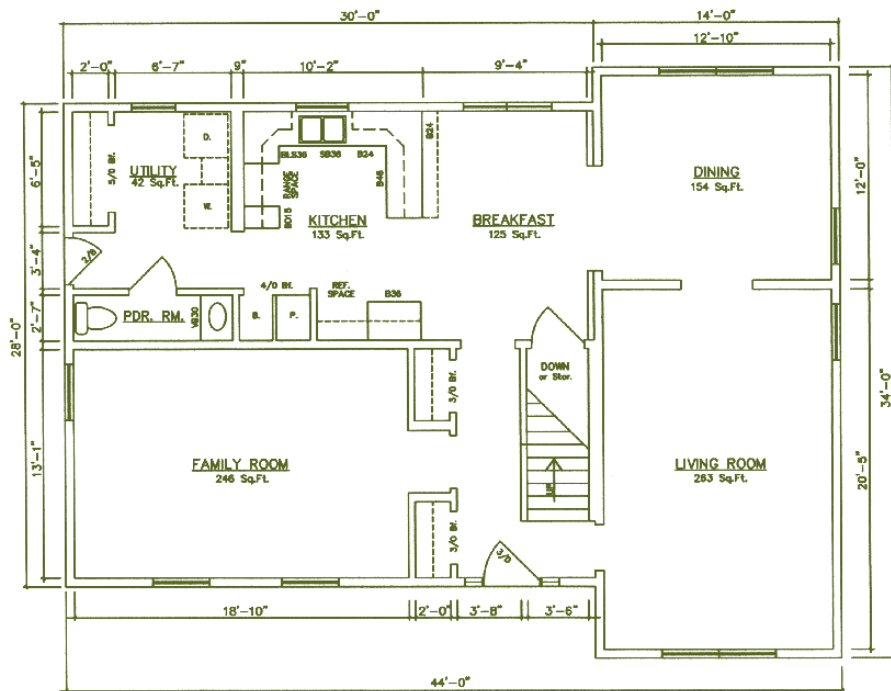

*2-Story*  
*2,632 sq. ft.*  
*Plymouth*

**General Housing Corporation**  
*Custom Crafted Construction*

# Plymouth 44' Model

2,632 sq. ft. Total

2nd Floor (1,316 sq. ft.)

1st Floor (1,316 sq. ft.) – Plymouth 10599 (Basement)

General Housing Corporation

4650 E. Wilder Road, Bay City, MI 48706 • Phone (800) 351-3664 (989) 684-8078 • Fax (989) 684-2914 • Web Site [www.genhouse.com](http://www.genhouse.com)