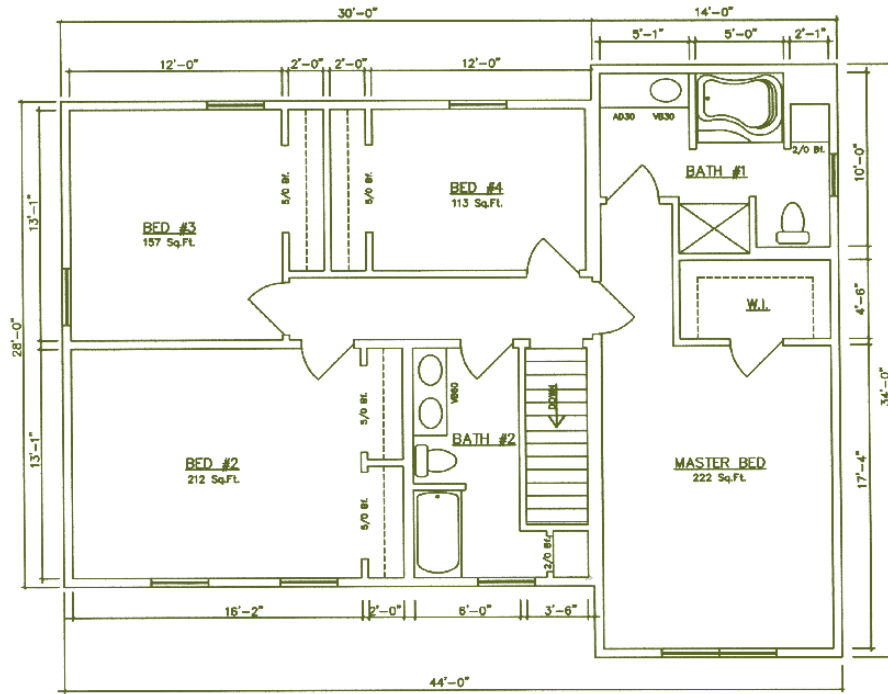

*2-Story*  
*2,632 sq. ft.*  
*Plymouth*

**General Housing Corporation**  
*Custom Crafted Construction*

# Plymouth 44' Model

2,632 sq. ft. Total

2nd Floor (1,316 sq. ft.)

1st Floor (1,316 sq. ft.) – Plymouth 10599 (Basement)

General Housing Corporation

4650 E. Wilder Road, Bay City, MI 48706 • Phone (800) 351-3664 (989) 684-8078 • Fax (989) 684-2914 • Web Site [www.genhouse.com](http://www.genhouse.com)