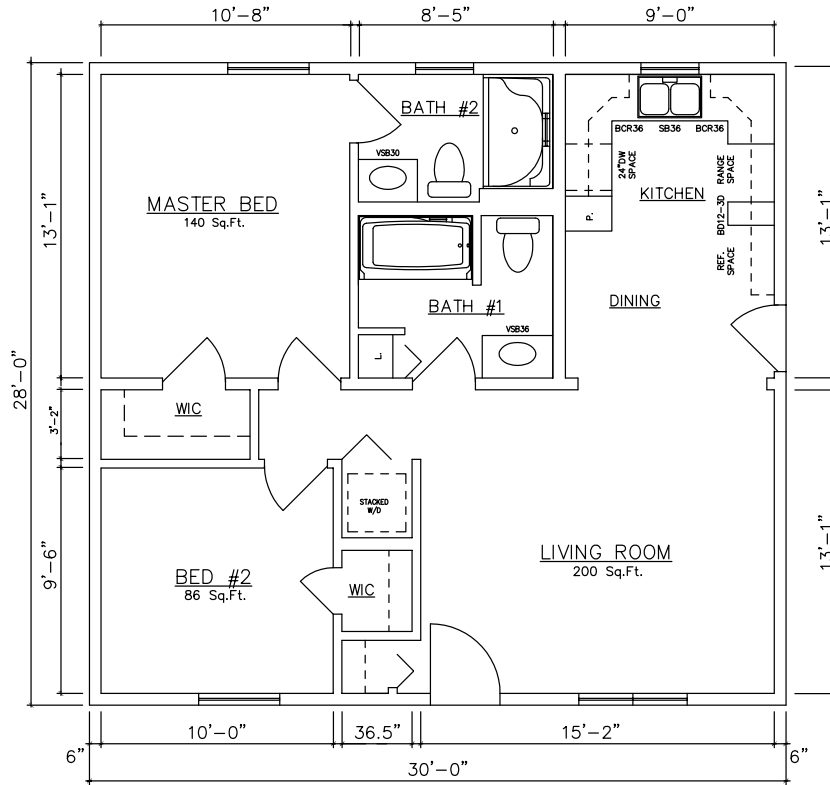

Ranch
840-1,232 sq. ft.

Rockford • Salem
Danbury • Hartford
Linwood • Hamden

General Housing Corporation
Custom Crafted Construction

Rockford 30' Models

840 sq. ft. for Rockford 30' Models

Rockford 10950 (Crawlspace)

Rockford 10952 (Basement)

Standard features shown on all floor plans.

Rockford 30' Models

840 sq. ft. for Rockford 30' Models

Rockford II 10958 (Crawlspace)

Rockford II 10960 (Basement)

Salem 36' Models

Salem 10802 (Crawlspace)

Salem 10804 (Basement)

Danbury 40' Models

1,120 sq. ft. for Danbury 40' Models

Danbury 10102 (End Kitchen - Crawlspace)

Danbury 10104 (End Kitchen - Basement)

Hartford 40' Models

1,120 sq. ft. for Hartford 40' Models

Hartford 11302 (End Kitchen - Crawlspace)

Hartford 11304 (End Kitchen - Basement)

Linwood 42' Models

1,176 sq. ft. for Linwood 42' Models

Linwood 10250 (Center Kitchen - Crawlspace)

Linwood 10252 (Center Kitchen - Basement)