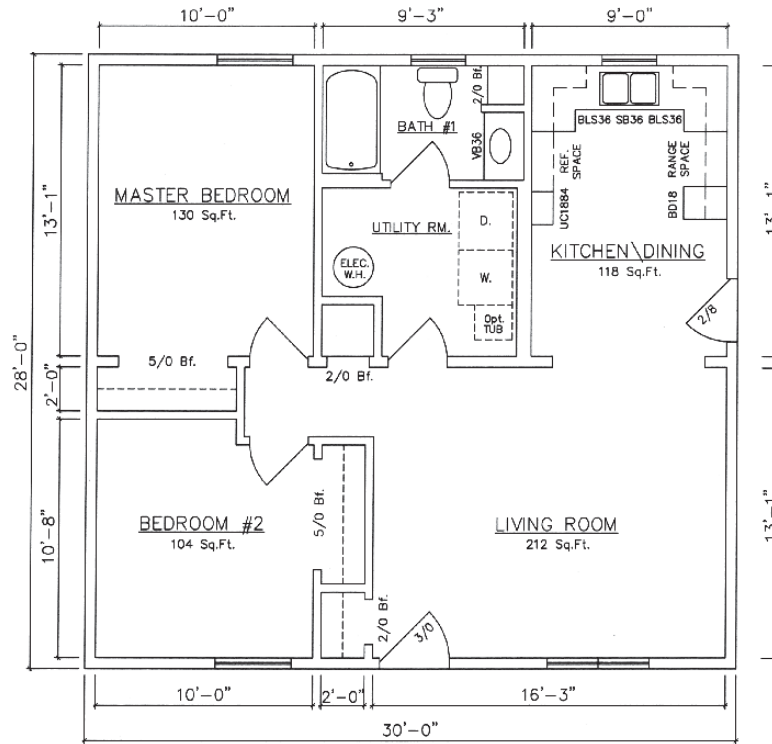

Ranch
840-1,232 sq. ft.

Rockford • Salem
Danbury • Hartford
Linwood • Hamden

General Housing Corporation
Custom Crafted Construction

Rockford 30' Models

840 sq. ft. for Rockford 30' Models

Rockford 10950 (Crawlspace)

Rockford 10952 (Basement)

Standard features shown on all floor plans.

Rockford 30' Models

840 sq. ft. for Rockford 30' Models

Rockford II 10958 (Crawlspace)

Rockford II 10960 (Basement)

Salem 36' Models

Salem 10802 (Crawlspace)

Salem 10804 (Basement)

Danbury 40' Models

1,120 sq. ft. for Danbury 40' Models

Danbury 10102 (End Kitchen - Crawlspace)

Danbury 10104 (End Kitchen - Basement)

Hartford 40' Models

1,120 sq. ft. for Hartford 40' Models