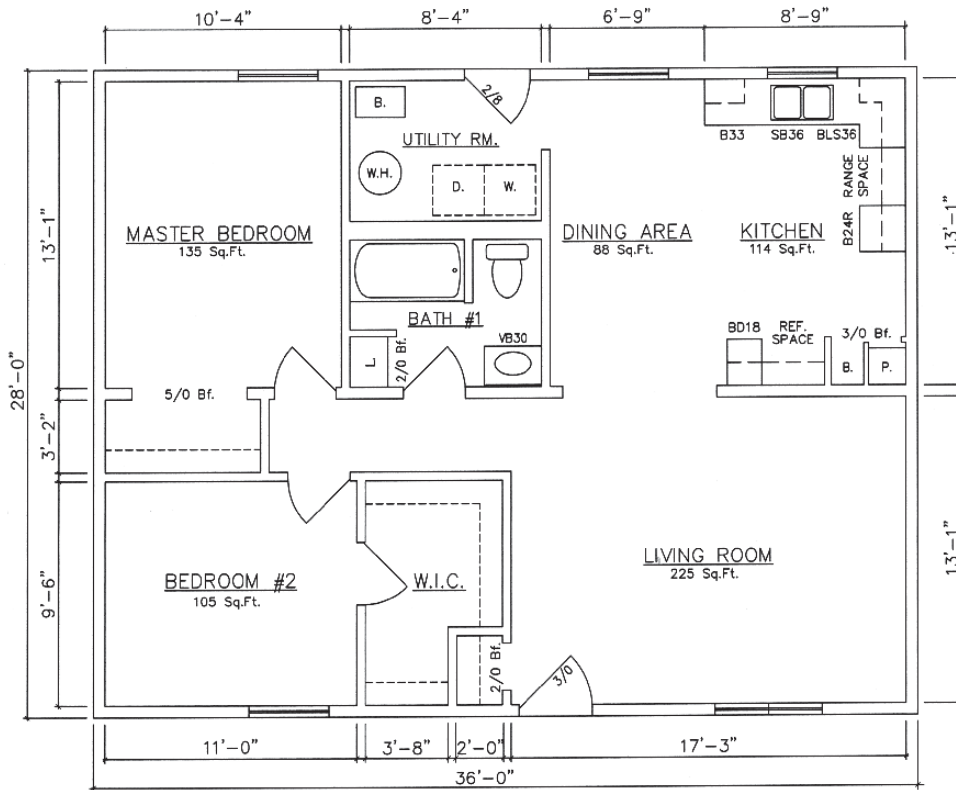

Ranch
840-1,232 sq. ft.

Rockford • Salem
Danbury • Hartford
Linwood • Hamden

General Housing Corporation
Custom Crafted Construction

Rockford 30' Models

840 sq. ft. for Rockford 30' Models

Rockford 10950 (Crawlspace)

Rockford 10952 (Basement)

Standard features shown on all floor plans.

Rockford 30' Models

840 sq. ft. for Rockford 30' Models

Rockford II 10958 (Crawlspace)

Rockford II 10960 (Basement)

Salem 36' Models

Salem 10802 (Crawlspace)

Salem 10804 (Basement)

Danbury 40' Models

1,120 sq. ft. for Danbury 40' Models

Danbury 10102 (End Kitchen - Crawlspace)

Danbury 10104 (End Kitchen - Basement)

Hartford 40' Models

1,120 sq. ft. for Hartford 40' Models

Hartford 11302 (End Kitchen - Crawlspace)

Hartford 11304 (End Kitchen - Basement)

Linwood 42' Models

1,176 sq. ft. for Linwood 42' Models

Linwood 10250 (Center Kitchen - Crawlspace)

Linwood 10252 (Center Kitchen - Basement)