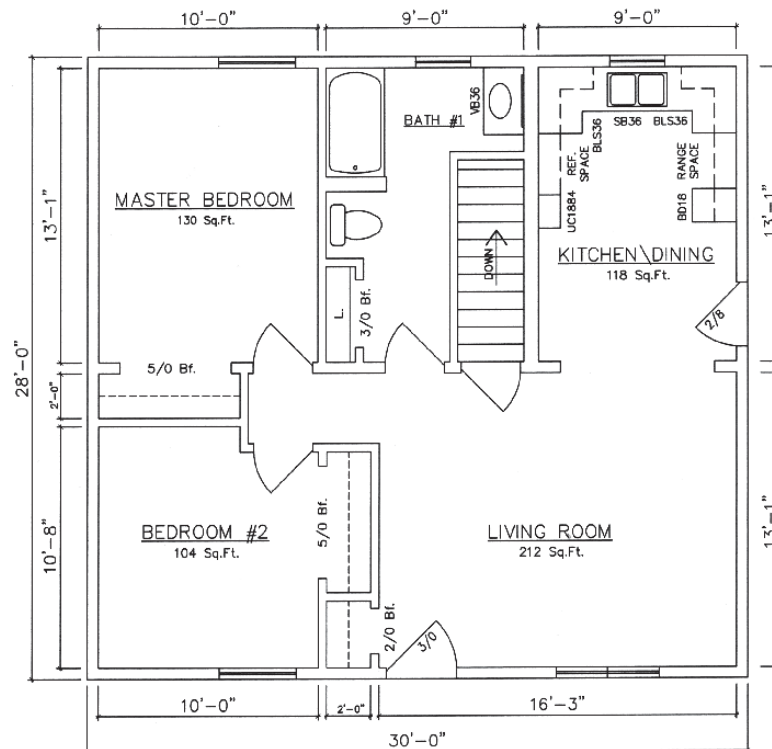

Ranch
840-1,232 sq. ft.

Rockford • Salem
Danbury • Hartford
Linwood • Hamden

General Housing Corporation
Custom Crafted Construction

Rockford 30' Models

840 sq. ft. for Rockford 30' Models

Rockford 10950 (Crawlspace)

Rockford 10952 (Basement)

Standard features shown on all floor plans.

Rockford 30' Models

840 sq. ft. for Rockford 30' Models

Rockford II 10958 (Crawlspace)

Rockford II 10960 (Basement)

Salem 36' Models

Salem 10802 (Crawlspace)

Salem 10804 (Basement)

Danbury 40' Models

1,120 sq. ft. for Danbury 40' Models

Danbury 10102 (End Kitchen - Crawlspace)

Danbury 10104 (End Kitchen - Basement)

Hartford 40' Models

1,120 sq. ft. for Hartford 40' Models

Hartford 11302 (End Kitchen - Crawlspace)

Hartford 11304 (End Kitchen - Basement)

Linwood 42' Models

1,176 sq. ft. for Linwood 42' Models

Linwood 10250 (Center Kitchen - Crawlspace)

Linwood 10252 (Center Kitchen - Basement)