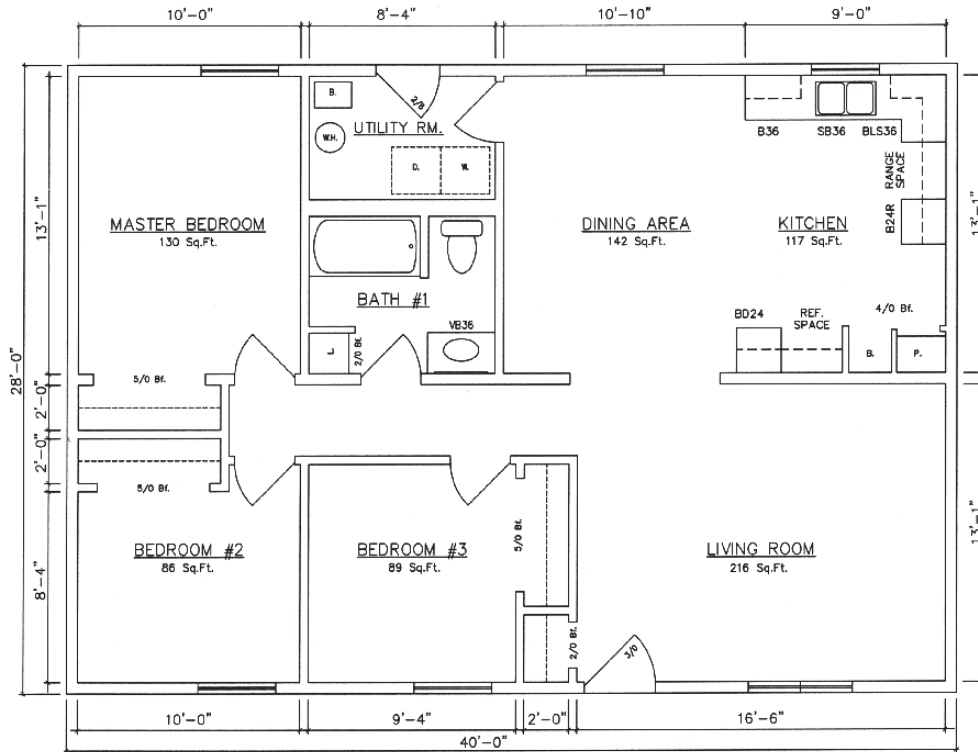

Ranch
840-1,232 sq. ft.

Rockford • Salem
Danbury • Hartford
Linwood • Hamden

General Housing Corporation
Custom Crafted Construction

Rockford 30' Models

840 sq. ft. for Rockford 30' Models

Rockford 10950 (Crawlspace)

Rockford 10952 (Basement)

Standard features shown on all floor plans.

Rockford 30' Models

840 sq. ft. for Rockford 30' Models

Rockford II 10958 (Crawlspace)

Rockford II 10960 (Basement)

Salem 36' Models

Salem 10802 (Crawlspace)

Salem 10804 (Basement)

Danbury 40' Models

1,120 sq. ft. for Danbury 40' Models

Danbury 10102 (End Kitchen - Crawlspace)

Danbury 10104 (End Kitchen - Basement)

Hartford 40' Models

1,120 sq. ft. for Hartford 40' Models

Hartford 11302 (End Kitchen - Crawlspace)

Hartford 11304 (End Kitchen - Basement)

Linwood 42' Models

1,176 sq. ft. for Linwood 42' Models

Linwood 10250 (Center Kitchen - Crawlspace)

Linwood 10252 (Center Kitchen - Basement)