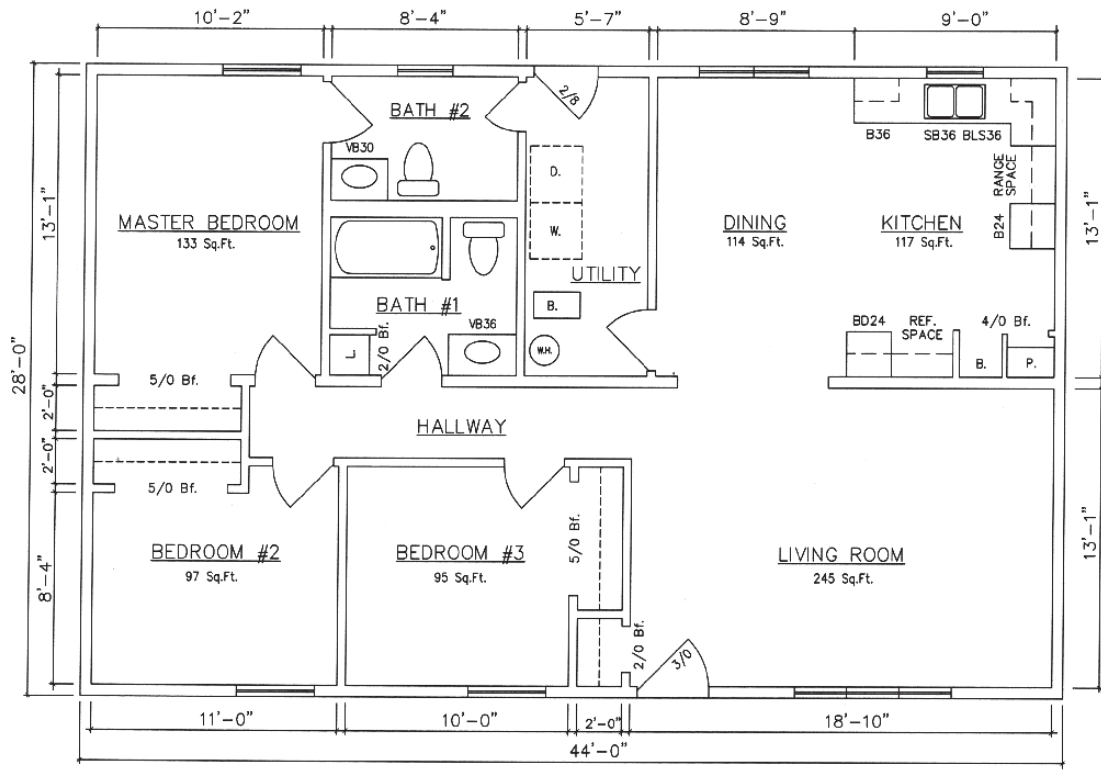

Rockford 10952 (Basement)

Standard features shown on all floor plans.

Rockford 30' Models

840 sq. ft. for Rockford 30' Models

Rockford II 10958 (Crawlspace)

Rockford II 10960 (Basement)

Salem 36' Models

Salem 10802 (Crawlspace)

Salem 10804 (Basement)

Danbury 40' Models

1,120 sq. ft. for Danbury 40' Models

Danbury 10102 (End Kitchen - Crawlspace)

Danbury 10104 (End Kitchen - Basement)

Hartford 40' Models

1,120 sq. ft. for Hartford 40' Models

Hartford 11302 (End Kitchen - Crawlspace)

Hartford 11304 (End Kitchen - Basement)

Linwood 42' Models

1,176 sq. ft. for Linwood 42' Models

Linwood 10250 (Center Kitchen - Crawlspace)

Linwood 10252 (Center Kitchen - Basement)

Hamden 44' Models

1,232 sq. ft. for Hamden 44' Models

Hamden 10202 (End Kitchen - Crawlspace)

Hamden 10204 (End Kitchen - Basement)

Hamden 44' Models

Hamden 10214 (Center Kitchen - Crawlspace)

Hamden 10216 (Center Kitchen - Basement)