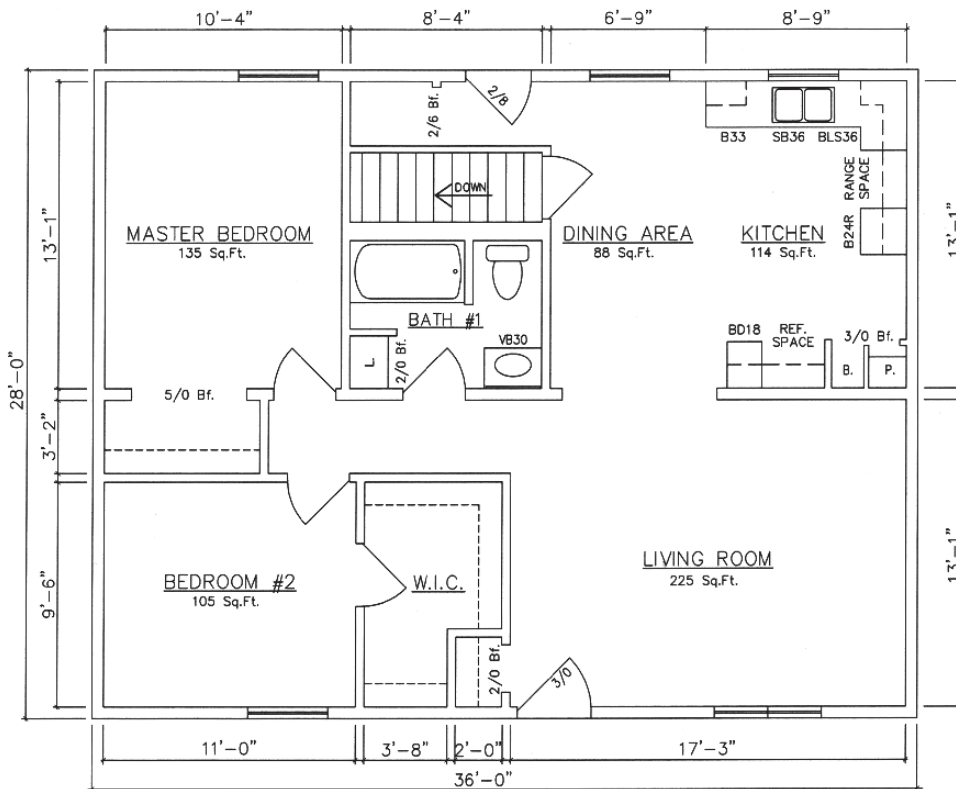

Ranch
840-1,232 sq. ft.

Rockford • Salem
Danbury • Hartford
Linwood • Hamden

General Housing Corporation
Custom Crafted Construction

Rockford 30' Models

840 sq. ft. for Rockford 30' Models

Rockford 10950 (Crawlspace)

Rockford 10952 (Basement)

Standard features shown on all floor plans.

Rockford 30' Models

840 sq. ft. for Rockford 30' Models

Rockford II 10958 (Crawlspace)

Rockford II 10960 (Basement)

Salem 36' Models

Salem 10802 (Crawlspace)

Salem 10804 (Basement)

Danbury 40' Models

1,120 sq. ft. for Danbury 40' Models

Danbury 10102 (End Kitchen - Crawlspace)

Danbury 10104 (End Kitchen - Basement)

Hartford 40' Models

1,120 sq. ft. for Hartford 40' Models

Hartford 11302 (End Kitchen - Crawlspace)

Hartford 11304 (End Kitchen - Basement)

Linwood 42' Models

1,176 sq. ft. for Linwood 42' Models

Linwood 10250 (Center Kitchen - Crawlspace)

Linwood 10252 (Center Kitchen - Basement)