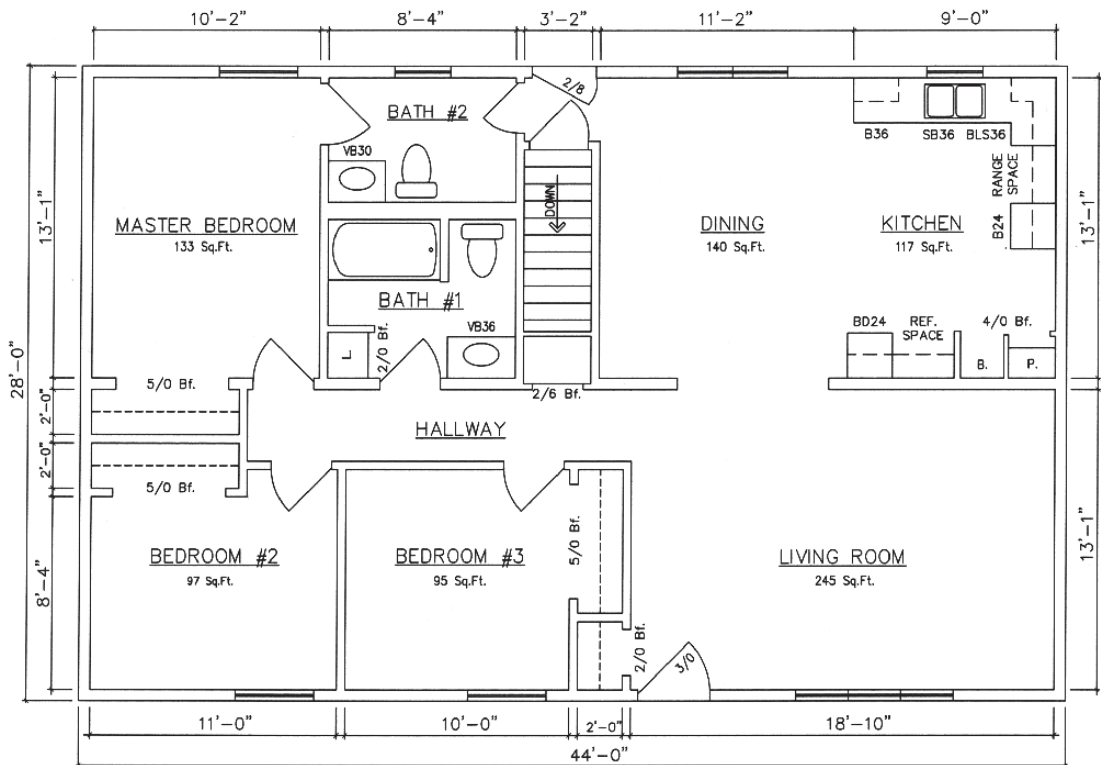

Hamden 10204 (End Kitchen - Basement)