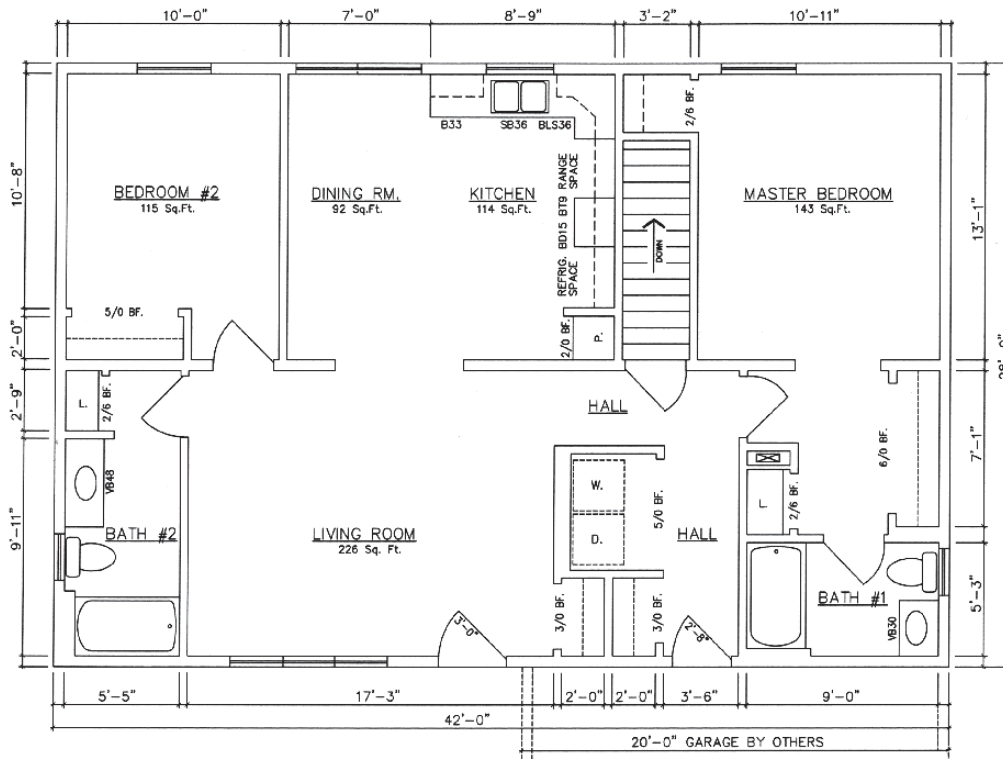

Ranch
840-1,232 sq. ft.

Rockford • Salem
Danbury • Hartford
Linwood • Hamden

General Housing Corporation
Custom Crafted Construction

Rockford 30' Models

840 sq. ft. for Rockford 30' Models

Rockford 10950 (Crawlspace)

Rockford 10952 (Basement)

Standard features shown on all floor plans.

Rockford 30' Models

840 sq. ft. for Rockford 30' Models

Rockford II 10958 (Crawlspace)

Rockford II 10960 (Basement)

Salem 36' Models

Salem 10802 (Crawlspace)

Salem 10804 (Basement)

Danbury 40' Models

1,120 sq. ft. for Danbury 40' Models

Danbury 10102 (End Kitchen - Crawlspace)

Danbury 10104 (End Kitchen - Basement)

Hartford 40' Models

1,120 sq. ft. for Hartford 40' Models

Hartford 11302 (End Kitchen - Crawlspace)

Hartford 11304 (End Kitchen - Basement)

Linwood 42' Models

1,176 sq. ft. for Linwood 42' Models

Linwood 10250 (Center Kitchen - Crawlspace)

Linwood 10252 (Center Kitchen - Basement)