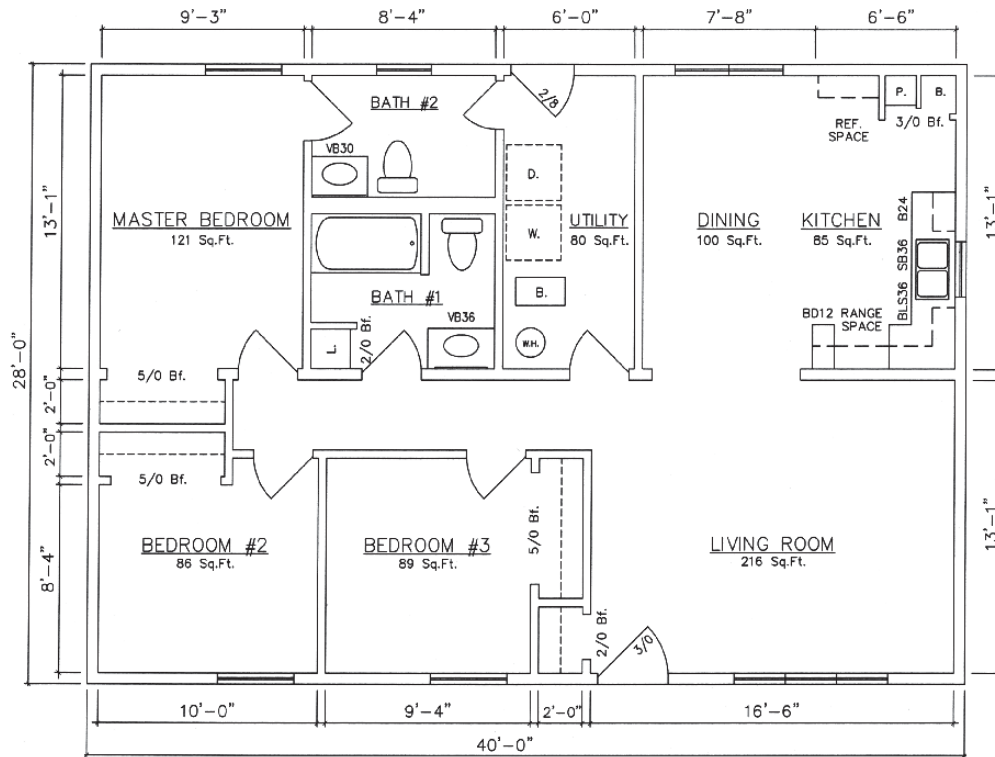

Ranch
840-1,232 sq. ft.

Rockford • Salem
Danbury • Hartford
Linwood • Hamden

General Housing Corporation
Custom Crafted Construction

Rockford 30' Models

840 sq. ft. for Rockford 30' Models

Rockford 10950 (Crawlspace)

Rockford 10952 (Basement)

Standard features shown on all floor plans.

Rockford 30' Models

840 sq. ft. for Rockford 30' Models

Rockford II 10958 (Crawlspace)

Rockford II 10960 (Basement)

Salem 36' Models

Salem 10802 (Crawlspace)

Salem 10804 (Basement)

Danbury 40' Models

1,120 sq. ft. for Danbury 40' Models

Danbury 10102 (End Kitchen - Crawlspace)

Danbury 10104 (End Kitchen - Basement)

Hartford 40' Models

1,120 sq. ft. for Hartford 40' Models

Hartford 11302 (End Kitchen - Crawlspace)

Hartford 11304 (End Kitchen - Basement)

Linwood 42' Models

1,176 sq. ft. for Linwood 42' Models

Linwood 10250 (Center Kitchen - Crawlspace)

Linwood 10252 (Center Kitchen - Basement)