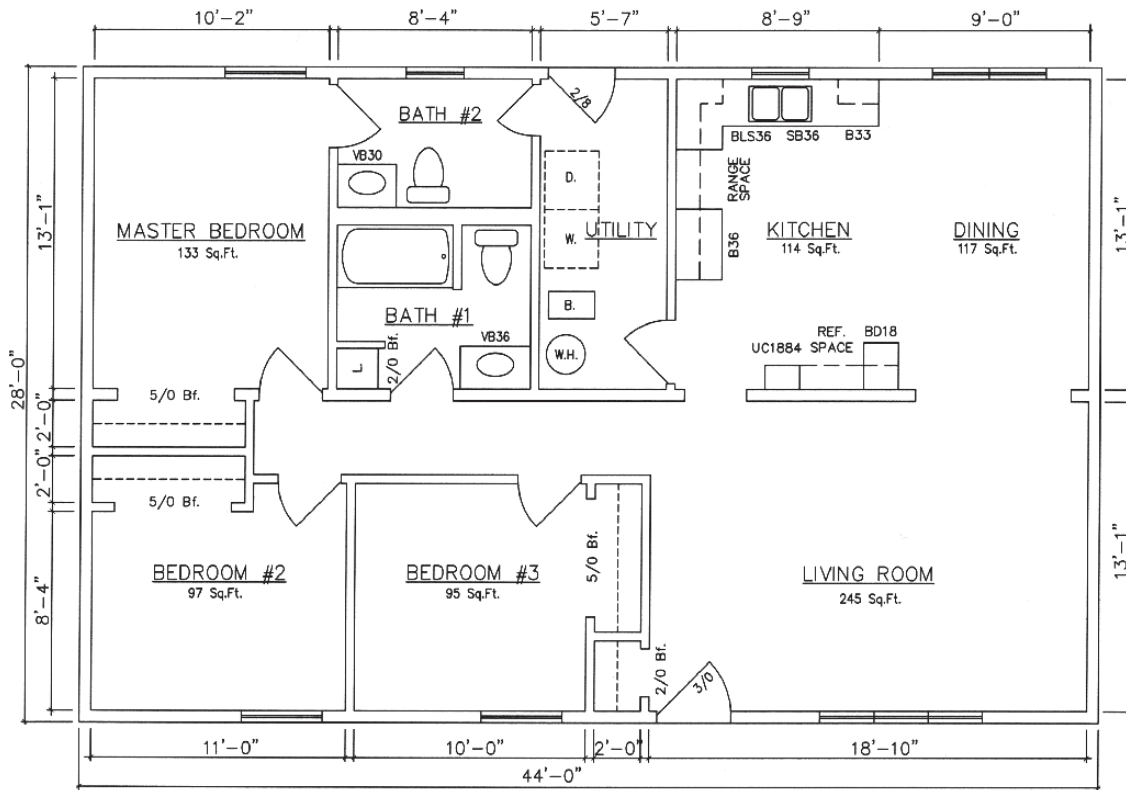

Rockford 10952 (Basement)

Standard features shown on all floor plans.

Rockford 30' Models

840 sq. ft. for Rockford 30' Models

Rockford II 10958 (Crawlspace)

Rockford II 10960 (Basement)

Salem 36' Models

Salem 10802 (Crawlspace)

Salem 10804 (Basement)

Danbury 40' Models

1,120 sq. ft. for Danbury 40' Models

Danbury 10102 (End Kitchen - Crawlspace)

Danbury 10104 (End Kitchen - Basement)

Hartford 40' Models

1,120 sq. ft. for Hartford 40' Models

Hartford 11302 (End Kitchen - Crawlspace)

Hartford 11304 (End Kitchen - Basement)

Linwood 42' Models

1,176 sq. ft. for Linwood 42' Models

Linwood 10250 (Center Kitchen - Crawlspace)

Linwood 10252 (Center Kitchen - Basement)

Hamden 44' Models

1,232 sq. ft. for Hamden 44' Models

Hamden 10202 (End Kitchen - Crawlspace)

Hamden 10204 (End Kitchen - Basement)

Hamden 44' Models

Hamden 10214 (Center Kitchen - Crawlspace)

Hamden 10216 (Center Kitchen - Basement)