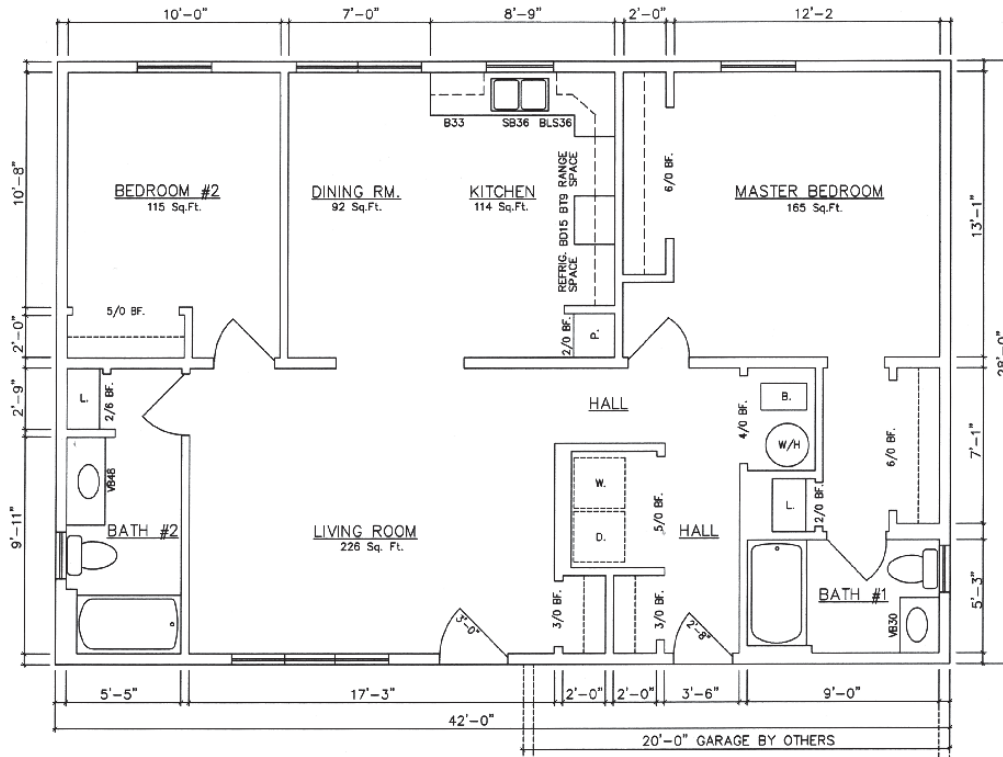

Ranch
840-1,232 sq. ft.

Rockford • Salem
Danbury • Hartford
Linwood • Hamden

General Housing Corporation
Custom Crafted Construction

Rockford 30' Models

840 sq. ft. for Rockford 30' Models

Rockford 10950 (Crawlspace)

Rockford 10952 (Basement)

Standard features shown on all floor plans.

Rockford 30' Models

840 sq. ft. for Rockford 30' Models

Rockford II 10958 (Crawlspace)

Rockford II 10960 (Basement)

Salem 36' Models

Salem 10802 (Crawlspace)

Salem 10804 (Basement)

Danbury 40' Models

1,120 sq. ft. for Danbury 40' Models

Danbury 10102 (End Kitchen - Crawlspace)

Danbury 10104 (End Kitchen - Basement)

Hartford 40' Models

1,120 sq. ft. for Hartford 40' Models

Hartford 11302 (End Kitchen - Crawlspace)

Hartford 11304 (End Kitchen - Basement)

Linwood 42' Models

1,176 sq. ft. for Linwood 42' Models

Linwood 10250 (Center Kitchen - Crawlspace)

Linwood 10252 (Center Kitchen - Basement)