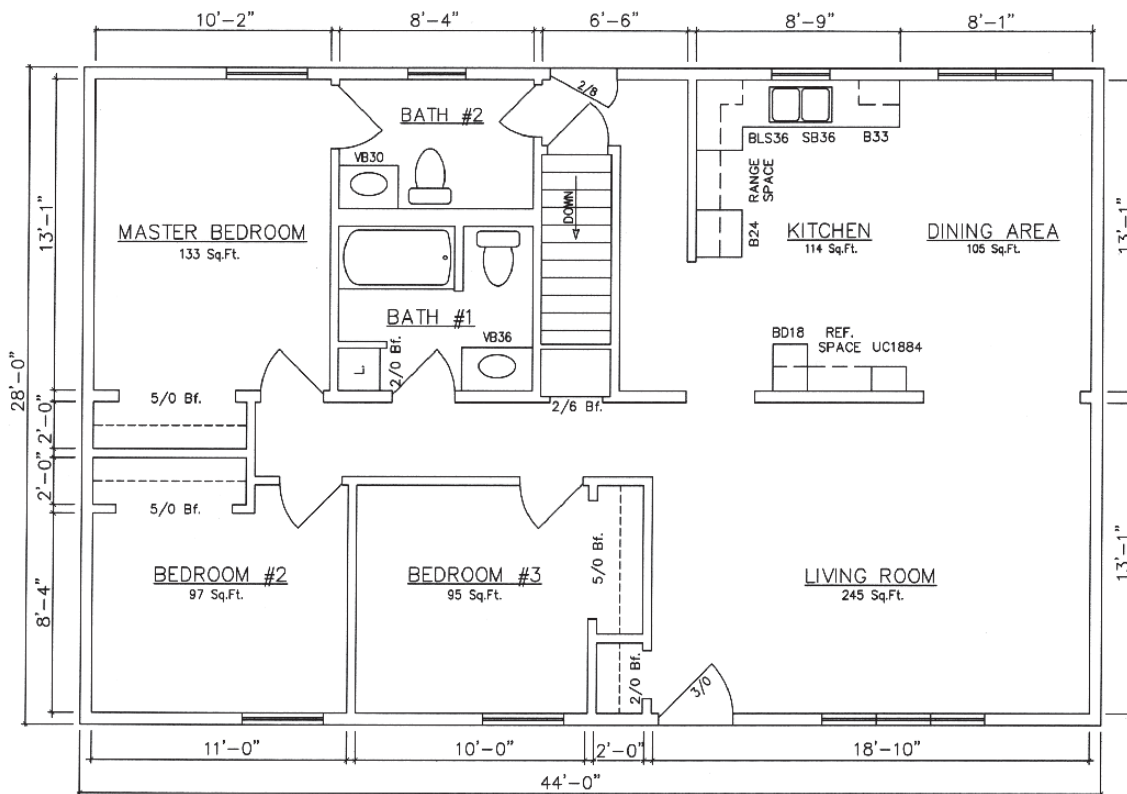

Rockford 10952 (Basement)

Standard features shown on all floor plans.

Rockford 30' Models

840 sq. ft. for Rockford 30' Models

Rockford II 10958 (Crawlspace)

Rockford II 10960 (Basement)

Salem 36' Models

Salem 10802 (Crawlspace)

Salem 10804 (Basement)

Danbury 40' Models

1,120 sq. ft. for Danbury 40' Models

Danbury 10102 (End Kitchen - Crawlspace)

Danbury 10104 (End Kitchen - Basement)

Hartford 40' Models

1,120 sq. ft. for Hartford 40' Models

Hartford 11302 (End Kitchen - Crawlspace)

Hartford 11304 (End Kitchen - Basement)

Linwood 42' Models

1,176 sq. ft. for Linwood 42' Models

Linwood 10250 (Center Kitchen - Crawlspace)

Linwood 10252 (Center Kitchen - Basement)

Hamden 44' Models

1,232 sq. ft. for Hamden 44' Models

Hamden 10202 (End Kitchen - Crawlspace)

Hamden 10204 (End Kitchen - Basement)

Hamden 44' Models

Hamden 10214 (Center Kitchen - Crawlspace)

Hamden 10216 (Center Kitchen - Basement)