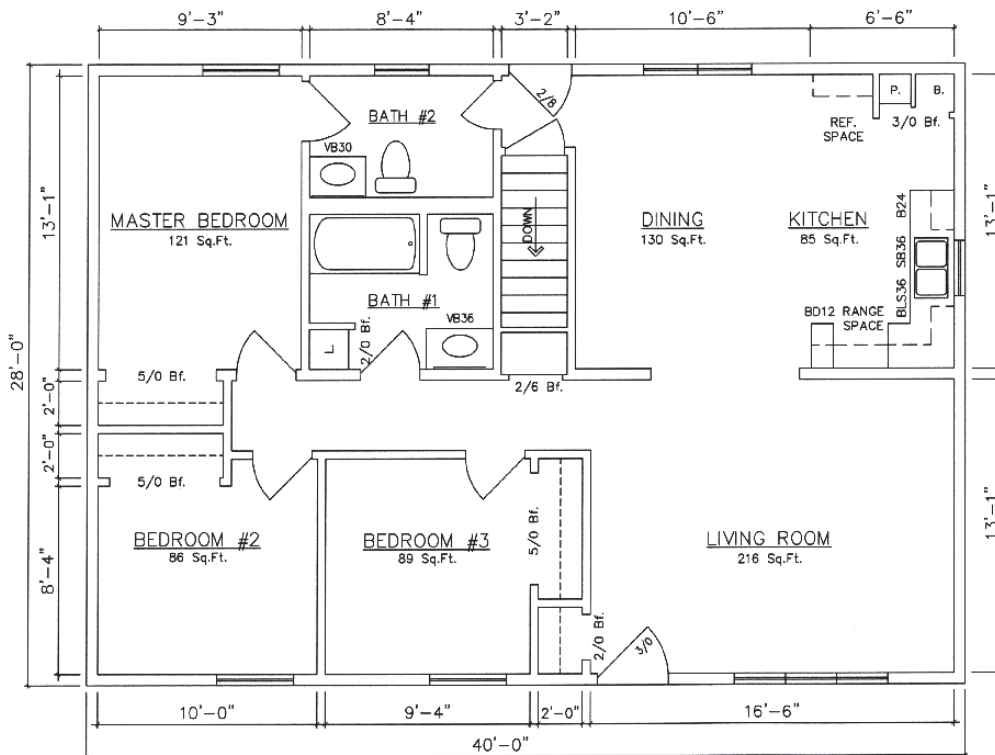

Ranch
840-1,232 sq. ft.

Rockford • Salem
Danbury • Hartford
Linwood • Hamden

General Housing Corporation
Custom Crafted Construction

Rockford 30' Models

840 sq. ft. for Rockford 30' Models

Rockford 10950 (Crawlspace)

Rockford 10952 (Basement)

Standard features shown on all floor plans.

Rockford 30' Models

840 sq. ft. for Rockford 30' Models

Rockford II 10958 (Crawlspace)

Rockford II 10960 (Basement)

Salem 36' Models

Salem 10802 (Crawlspace)

Salem 10804 (Basement)

Danbury 40' Models

1,120 sq. ft. for Danbury 40' Models

Danbury 10102 (End Kitchen - Crawlspace)

Danbury 10104 (End Kitchen - Basement)

Hartford 40' Models

1,120 sq. ft. for Hartford 40' Models

Hartford 11302 (End Kitchen - Crawlspace)

Hartford 11304 (End Kitchen - Basement)

Linwood 42' Models

1,176 sq. ft. for Linwood 42' Models

Linwood 10250 (Center Kitchen - Crawlspace)

Linwood 10252 (Center Kitchen - Basement)