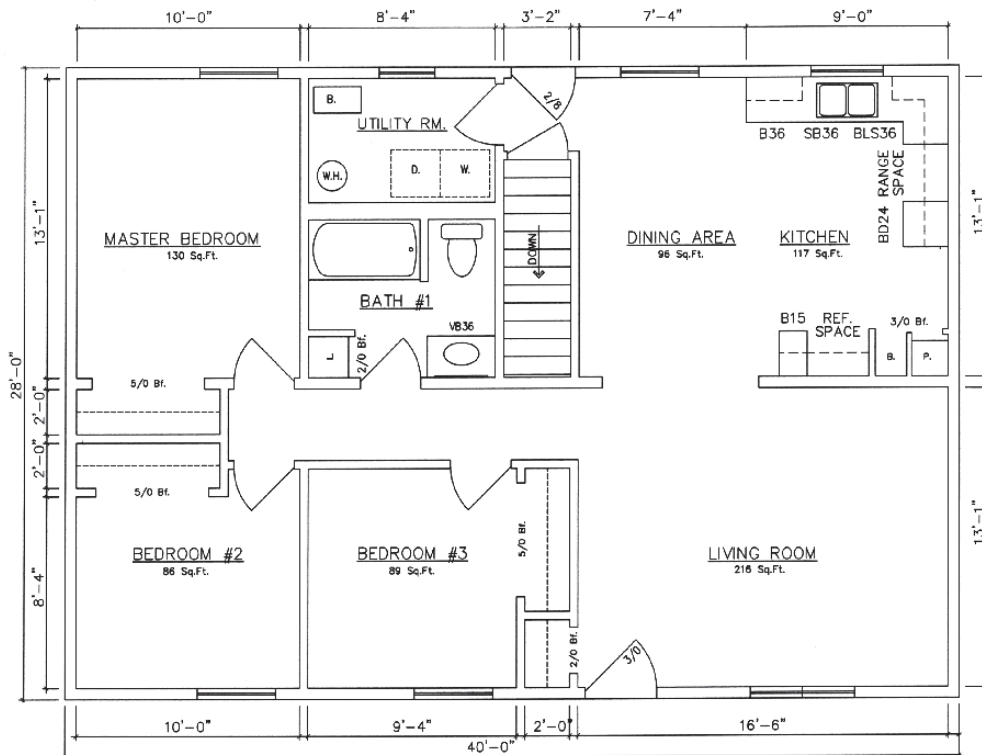

Ranch
840-1,232 sq. ft.

Rockford • Salem
Danbury • Hartford
Linwood • Hamden

General Housing Corporation
Custom Crafted Construction

Rockford 30' Models

840 sq. ft. for Rockford 30' Models

Rockford 10950 (Crawlspace)

Rockford 10952 (Basement)

Standard features shown on all floor plans.

Rockford 30' Models

840 sq. ft. for Rockford 30' Models

Rockford II 10958 (Crawlspace)

Rockford II 10960 (Basement)

Salem 36' Models

Salem 10802 (Crawlspace)

Salem 10804 (Basement)

Danbury 40' Models

1,120 sq. ft. for Danbury 40' Models

Danbury 10102 (End Kitchen - Crawlspace)

Danbury 10104 (End Kitchen - Basement)

Hartford 40' Models

1,120 sq. ft. for Hartford 40' Models

Hartford 11302 (End Kitchen - Crawlspace)

Hartford 11304 (End Kitchen - Basement)

Linwood 42' Models

1,176 sq. ft. for Linwood 42' Models

Linwood 10250 (Center Kitchen - Crawlspace)

Linwood 10252 (Center Kitchen - Basement)