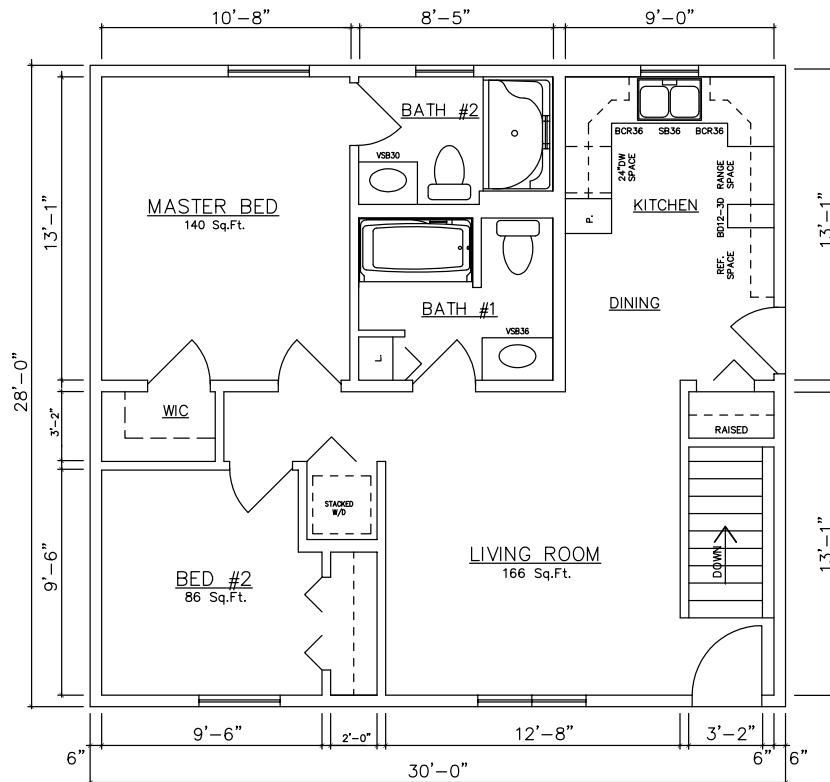

Ranch
840-1,232 sq. ft.

Rockford • Salem
Danbury • Hartford
Linwood • Hamden

General Housing Corporation
Custom Crafted Construction

Rockford 30' Models

840 sq. ft. for Rockford 30' Models

Rockford 10950 (Crawlspace)

Rockford 10952 (Basement)

Standard features shown on all floor plans.

Rockford 30' Models

840 sq. ft. for Rockford 30' Models

Rockford II 10958 (Crawlspace)

Rockford II 10960 (Basement)

Salem 36' Models

Salem 10802 (Crawlspace)

Salem 10804 (Basement)

Danbury 40' Models

1,120 sq. ft. for Danbury 40' Models

Danbury 10102 (End Kitchen - Crawlspace)

Danbury 10104 (End Kitchen - Basement)

Hartford 40' Models

1,120 sq. ft. for Hartford 40' Models

Hartford 11302 (End Kitchen - Crawlspace)

Hartford 11304 (End Kitchen - Basement)

Linwood 42' Models

1,176 sq. ft. for Linwood 42' Models

Linwood 10250 (Center Kitchen - Crawlspace)

Linwood 10252 (Center Kitchen - Basement)