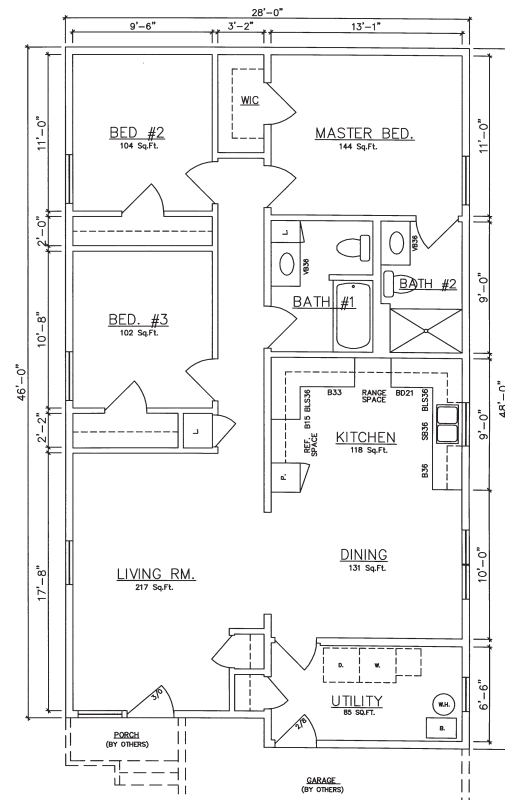

Ranch
Ranch
1,316 sq. ft.
Elmwood • Maplewood

General Housing Corporation
Custom Crafted Construction

Custom Crafted Construction

Elmwood 48' Models

Elmwood 16036 (Basement) 1,316 sq. ft

Elmwood 16034 (Crawlspace) 1,316 sq. ft

Maplewood 48' Models

Maplewood 16032 (Basement) 1,316 sq. ft.

Maplewood 16030 (Crawlspace) 1,316 sq. ft.

General Housing Corporation
Custom Crafted Construction

Custom Crafted Construction

General Housing Corporation
4650 E. Wilder Road
Bay City, MI 48706