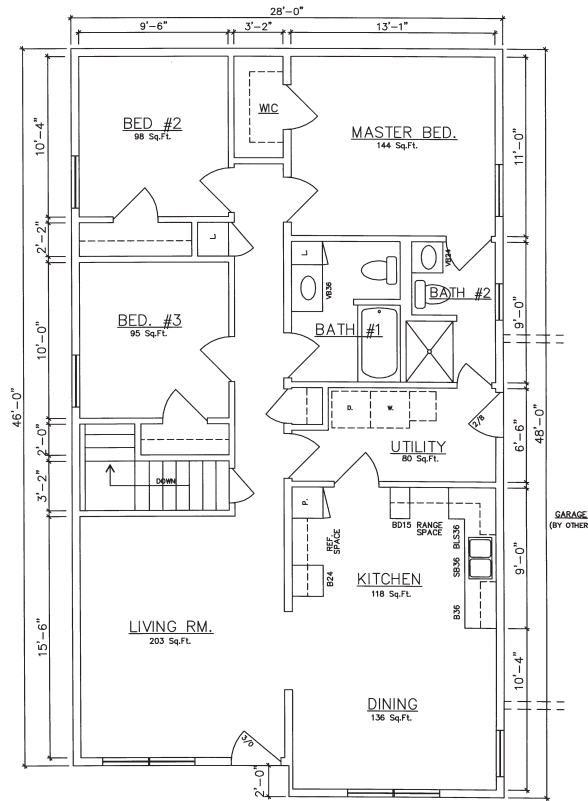

Ranch
Ranch
1,316 sq. ft.
Elmwood • Maplewood

General Housing Corporation
Custom Crafted Construction

Custom Crafted Construction

Elmwood 48' Models

Elmwood 16036 (Basement) 1,316 sq. ft

Elmwood 16034 (Crawlspace) 1,316 sq. ft

Maplewood 48' Models

Maplewood 16032 (Basement) 1,316 sq. ft.

Maplewood 16030 (Crawlspace) 1,316 sq. ft.

General Housing Corporation
Custom Crafted Construction

Custom Crafted Construction

General Housing Corporation
4650 E. Wilder Road
Bay City, MI 48706