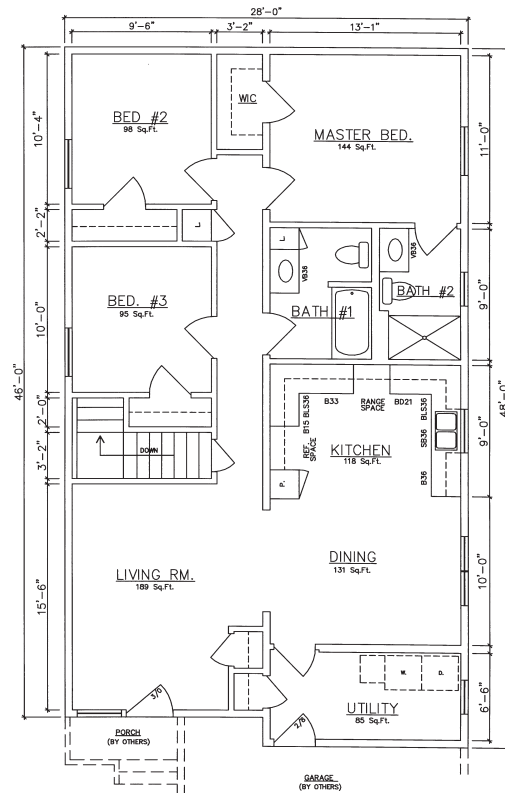

Ranch
Ranch
1,316 sq. ft.
Elmwood • Maplewood

General Housing Corporation
Custom Crafted Construction

Custom Crafted Construction

Elmwood 48' Models

Elmwood 16036 (Basement) 1,316 sq. ft

Elmwood 16034 (Crawlspace) 1,316 sq. ft

Maplewood 48' Models

Maplewood 16032 (Basement) 1,316 sq. ft.

Maplewood 16030 (Crawlspace) 1,316 sq. ft.

General Housing Corporation
Custom Crafted Construction

Custom Crafted Construction

General Housing Corporation
4650 E. Wilder Road
Bay City, MI 48706