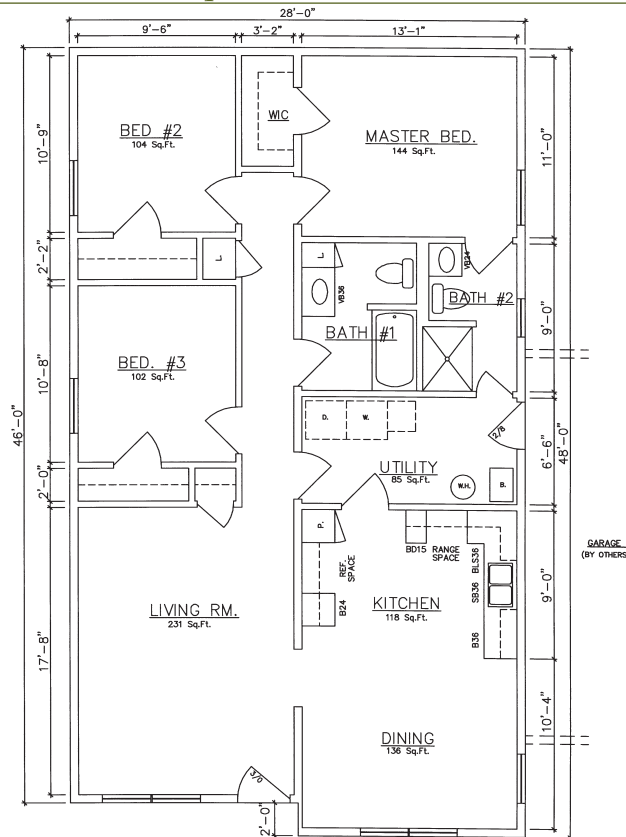

Ranch
Ranch
1,316 sq. ft.
Elmwood • Maplewood

General Housing Corporation
Custom Crafted Construction

Custom Crafted Construction

Elmwood 48' Models

Elmwood 16036 (Basement) 1,316 sq. ft

Elmwood 16034 (Crawlspace) 1,316 sq. ft

Maplewood 48' Models

Maplewood 16032 (Basement) 1,316 sq. ft.

Maplewood 16030 (Crawlspace) 1,316 sq. ft.

General Housing Corporation
Custom Crafted Construction

Custom Crafted Construction

General Housing Corporation
4650 E. Wilder Road
Bay City, MI 48706