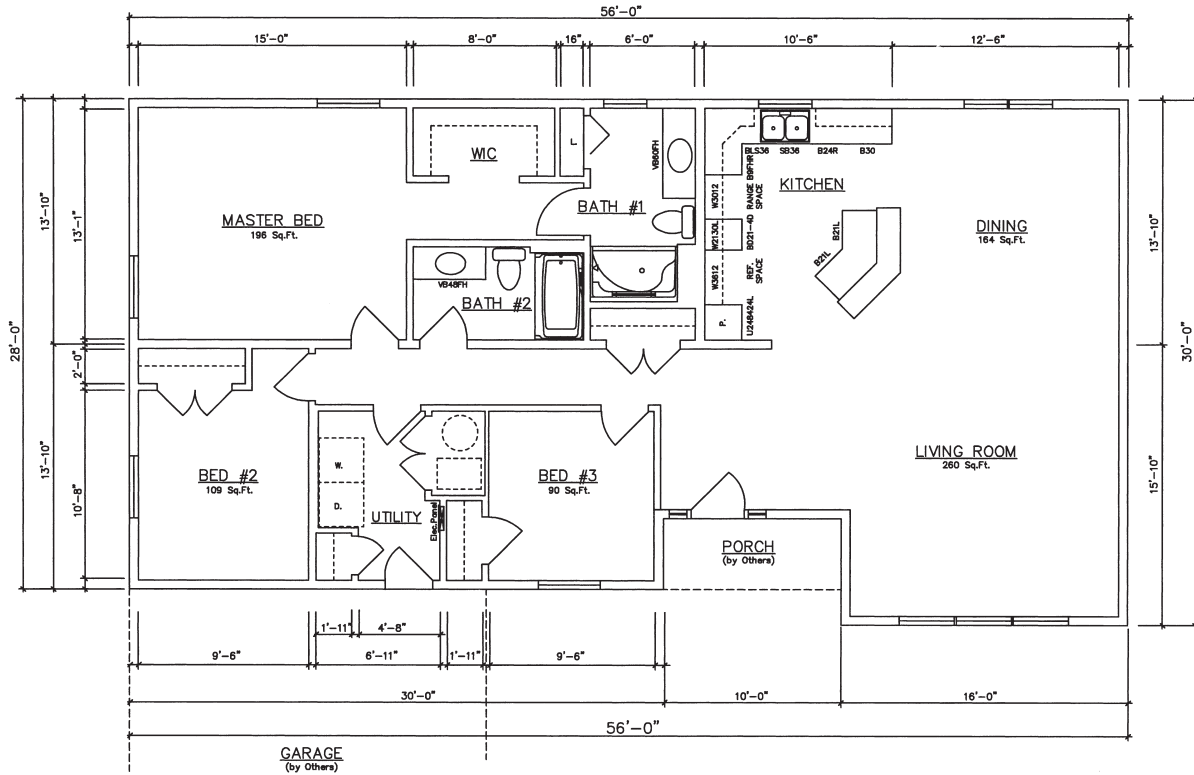

*Stonington*  
*1,568 sq. ft.*

General Housing Corporation  
*Custom Crafted Construction*

# Stonington 56' Model

Stonington 14114 (Crawlspace - Front Load Garage) 1,568 Sq. Ft.

Stonington 14116 (Basement - Front Load Garage) 1,568 Sq. Ft.

# Stonington 56' Model

Stonington 14114 (Crawlspace - Front Load Garage - With Turret Option) 1,568 Sq. Ft.

Stonington 14116 (Basement - Front Load Garage - With Turret Option) 1,568 Sq. Ft.