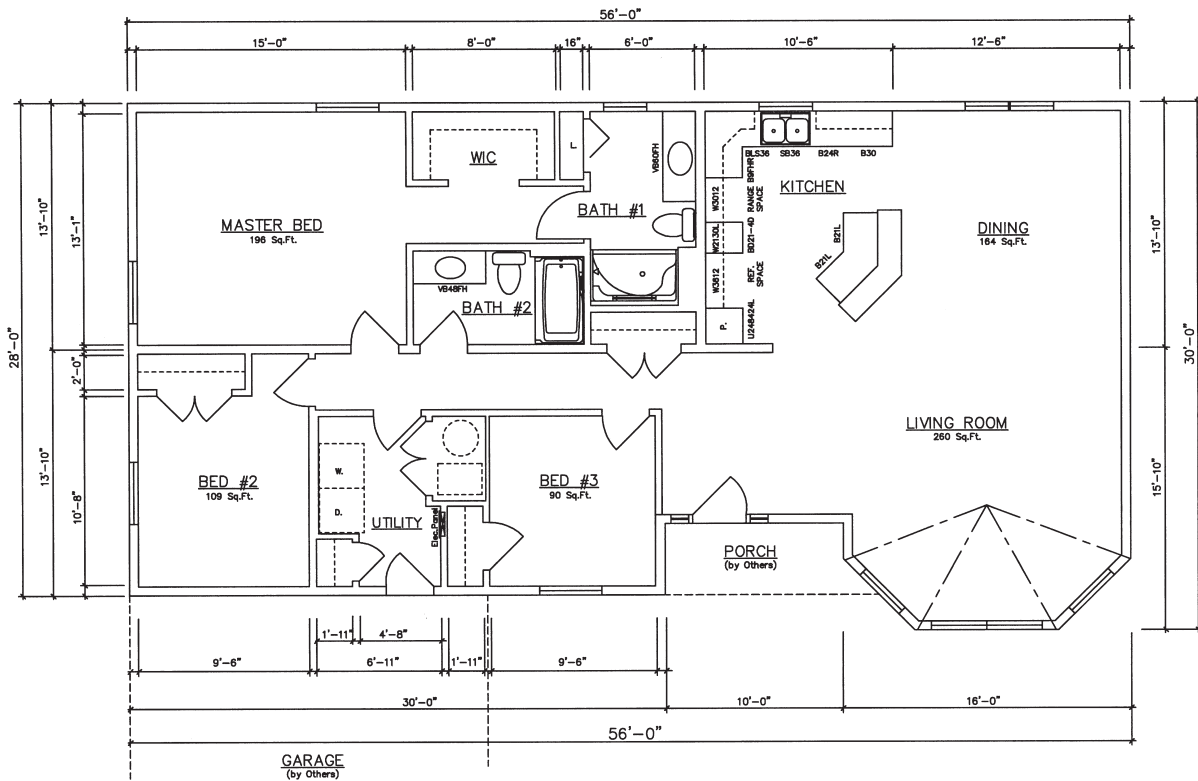

*Stonington*  
*1,568 sq. ft.*

General Housing Corporation  
*Custom Crafted Construction*

# Stonington 56' Model

Stonington 14114 (Crawlspace - Front Load Garage) 1,568 Sq. Ft.

Stonington 14116 (Basement - Front Load Garage) 1,568 Sq. Ft.

# Stonington 56' Model

Stonington 14114 (Crawlspace - Front Load Garage - With Turret Option) 1,568 Sq. Ft.

Stonington 14116 (Basement - Front Load Garage - With Turret Option) 1,568 Sq. Ft.