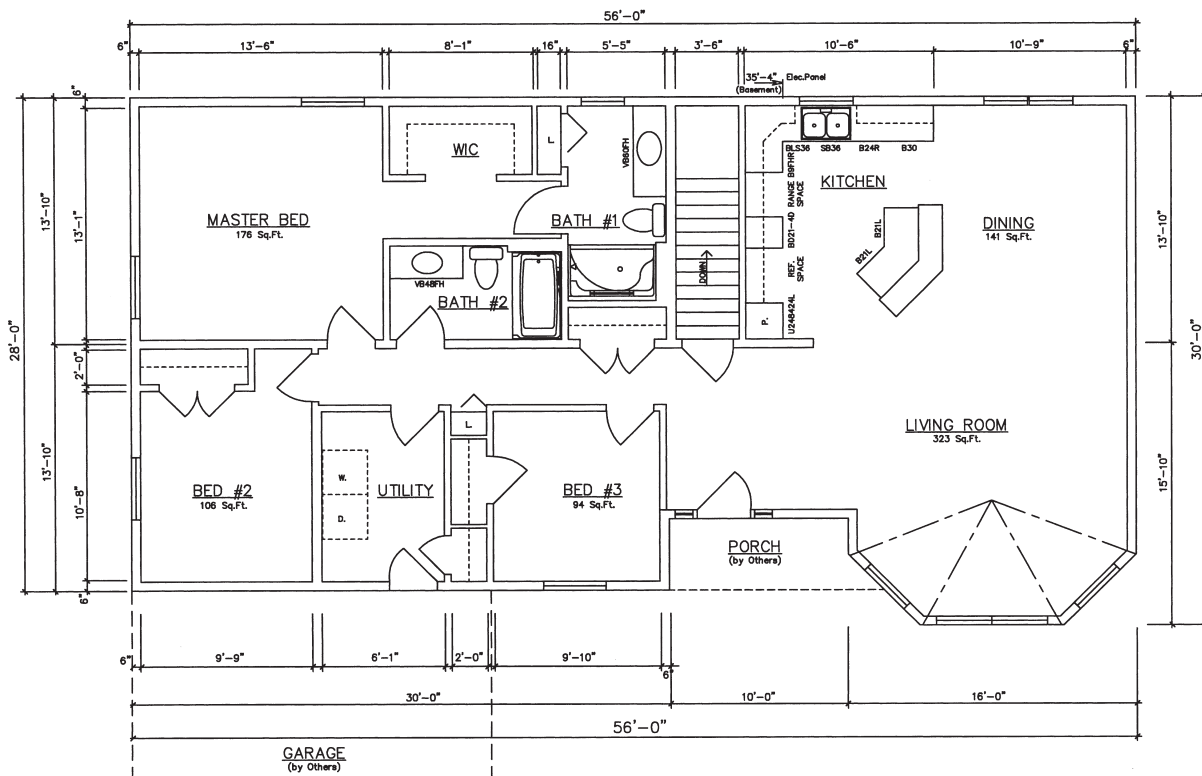

*Stonington*  
*1,568 sq. ft.*

General Housing Corporation  
*Custom Crafted Construction*

# Stonington 56' Model

Stonington 14114 (Crawlspace - Front Load Garage) 1,568 Sq. Ft.

Stonington 14116 (Basement - Front Load Garage) 1,568 Sq. Ft.

# Stonington 56' Model

Stonington 14114 (Crawlspace - Front Load Garage - With Turret Option) 1,568 Sq. Ft.

Stonington 14116 (Basement - Front Load Garage - With Turret Option) 1,568 Sq. Ft.