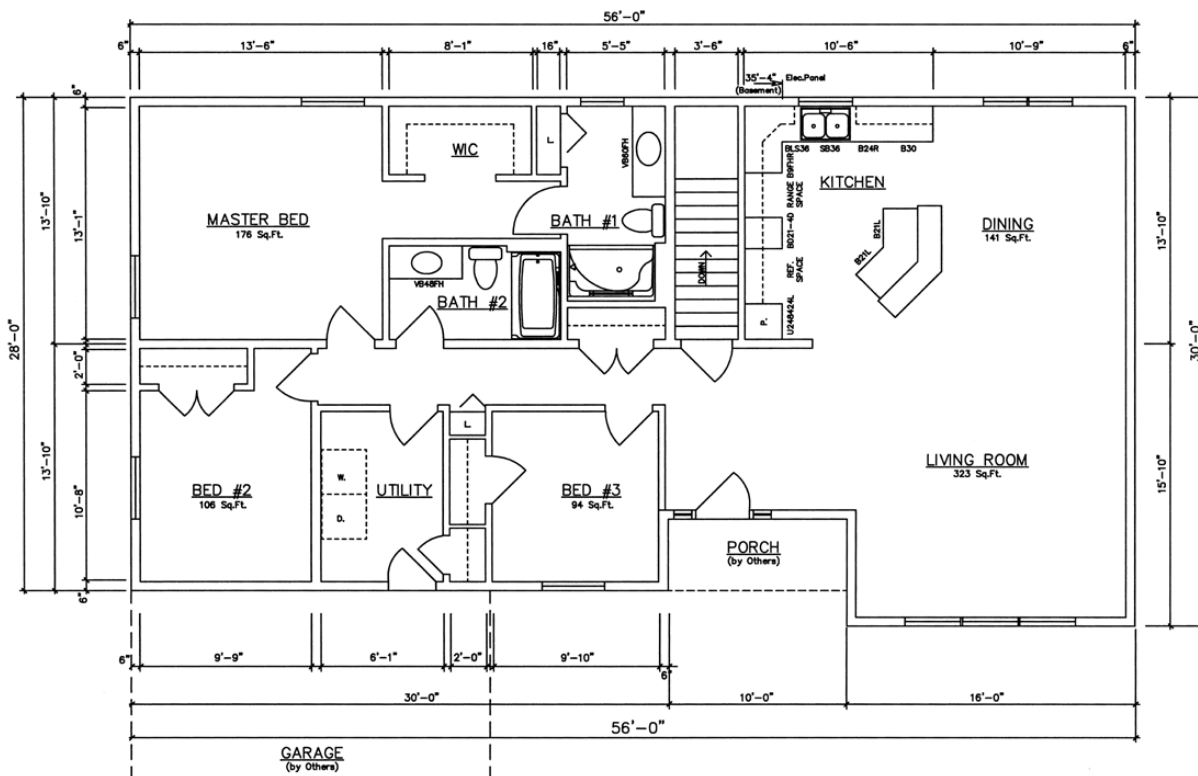

*Stonington*  
*1,568 sq. ft.*

General Housing Corporation  
*Custom Crafted Construction*

# Stonington 56' Model

Stonington 14114 (Crawlspace - Front Load Garage) 1,568 Sq. Ft.

Stonington 14116 (Basement - Front Load Garage) 1,568 Sq. Ft.

# Stonington 56' Model

Stonington 14114 (Crawlspace - Front Load Garage - With Turret Option) 1,568 Sq. Ft.

Stonington 14116 (Basement - Front Load Garage - With Turret Option) 1,568 Sq. Ft.