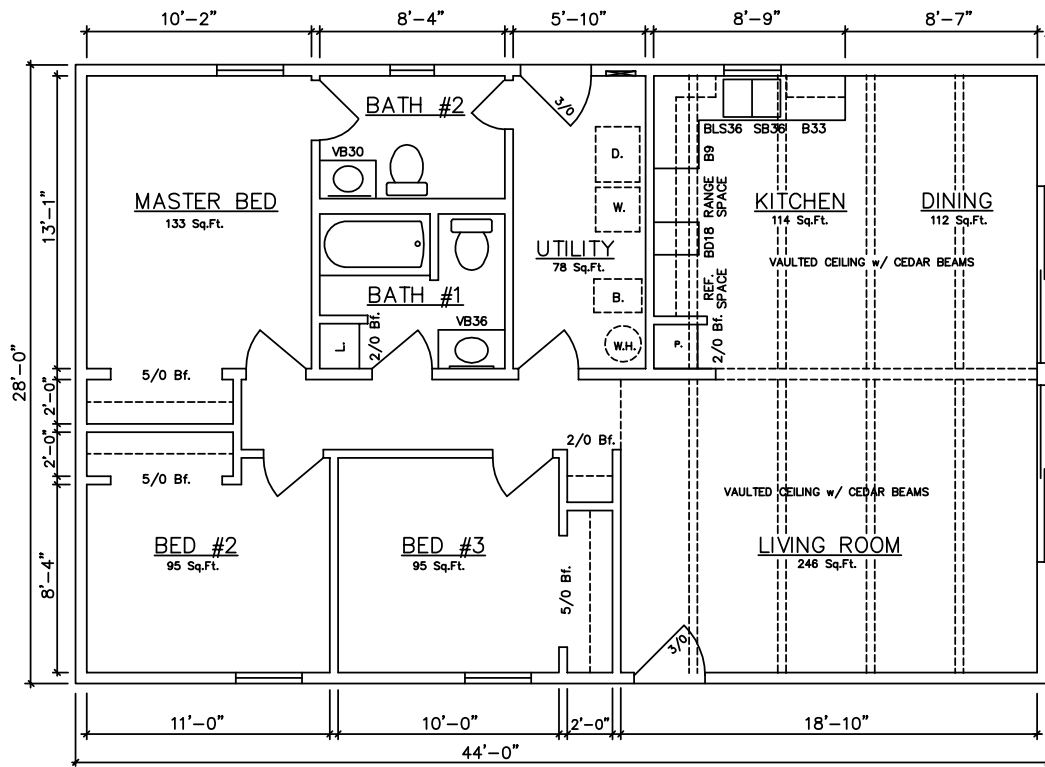

Alpine
896-1,680 sq. ft.

General Housing Corporation
Custom Crafted Construction

Alpine 32' & 36' Models

Alpine 10510 (Crawlspace) 896 sq. ft.
10512 (Basement) - see inset

Alpine 10514 (Crawlspace) 1,008 sq. ft.
10516 (Basement) - see inset

Alpine 40' Models

Alpine 10502 (Crawlspace) 1,120 sq. ft.
10504 (Basement) - see inset

Alpine 10506 (Crawlspace) 1,120 sq. ft.
10508 (Basement) - see inset

Alpine 40' Models

Alpine 10524 (Crawlspace) 1,120 sq. ft. End Load Garage

Alpine 10526 (Basement) 1,120 sq. ft. End Load Garage

Alpine 44' Models

Alpine 10600 (Crawlspace) 1,232 sq. ft. End Load Garage

Alpine 10603 (Basement) 1,232 sq. ft. End Load Garage

Alpine 44' & 48' Models

Alpine..10604
(Basement)

Alpine 10602 (Crawlspace) 1,232 sq. ft.
10604 (Basement) - see inset

ALPINE...10704
(Basement)

Alpine 10702 (Crawlspace) 1,344 sq. ft.
10704 (Basement) - see inset

Alpine 48' Models