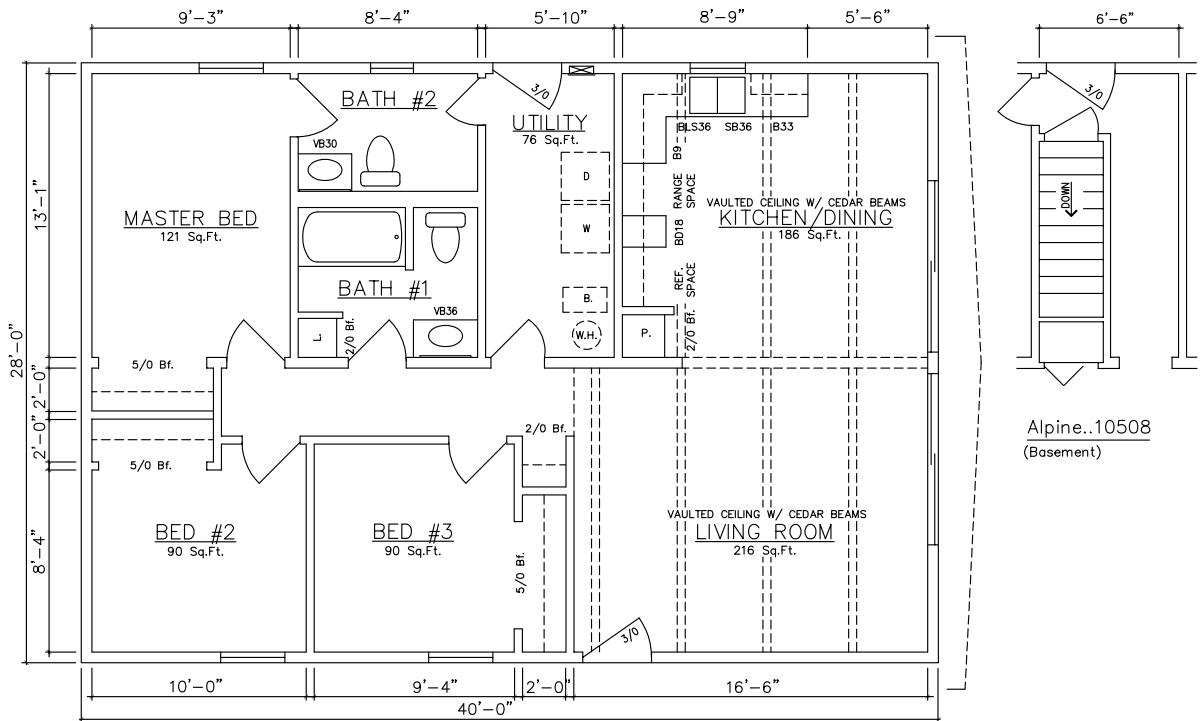

Alpine
896-1,680 sq. ft.

General Housing Corporation
Custom Crafted Construction

Alpine 32' & 36' Models

Alpine 10510 (Crawlspace) 896 sq. ft.
10512 (Basement) - see inset

Alpine 10514 (Crawlspace) 1,008 sq. ft.
10516 (Basement) - see inset

Alpine 40' Models

Alpine 10502 (Crawlspace) 1,120 sq. ft.
10504 (Basement) - see inset

Alpine 10506 (Crawlspace) 1,120 sq. ft.
10508 (Basement) - see inset

Alpine 40' Models

Alpine 10524 (Crawlspace) 1,120 sq. ft. End Load Garage