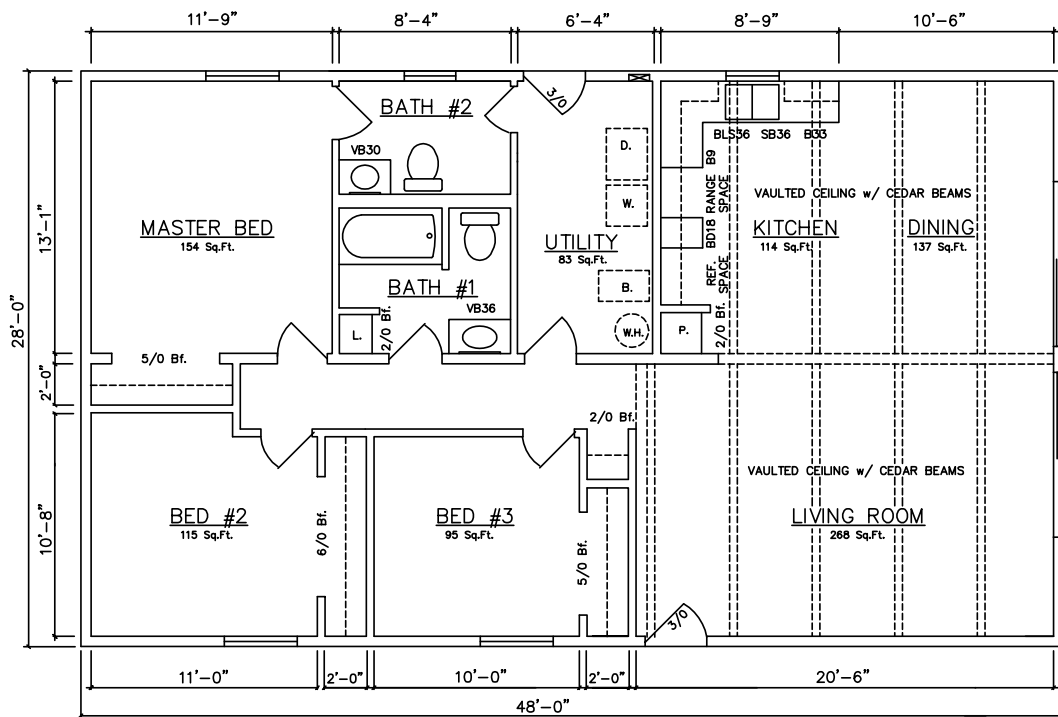

Alpine
896-1,680 sq. ft.

General Housing Corporation
Custom Crafted Construction

Alpine 32' & 36' Models

Alpine 10510 (Crawlspace) 896 sq. ft.
10512 (Basement) - see inset

Alpine 10514 (Crawlspace) 1,008 sq. ft.
10516 (Basement) - see inset

Alpine 40' Models

Alpine 10502 (Crawlspace) 1,120 sq. ft.
10504 (Basement) - see inset

Alpine 10506 (Crawlspace) 1,120 sq. ft.
10508 (Basement) - see inset

Alpine 40' Models

Alpine 10524 (Crawlspace) 1,120 sq. ft. End Load Garage

Alpine 10526 (Basement) 1,120 sq. ft. End Load Garage

Alpine 44' Models

Alpine 10600 (Crawlspace) 1,232 sq. ft. End Load Garage

Alpine 10603 (Basement) 1,232 sq. ft. End Load Garage

Alpine 44' & 48' Models

Alpine..10604
(Basement)

Alpine 10602 (Crawlspace) 1,232 sq. ft.
10604 (Basement) - see inset

ALPINE...10704
(Basement)

Alpine 10702 (Crawlspace) 1,344 sq. ft.
10704 (Basement) - see inset

Alpine 48' Models