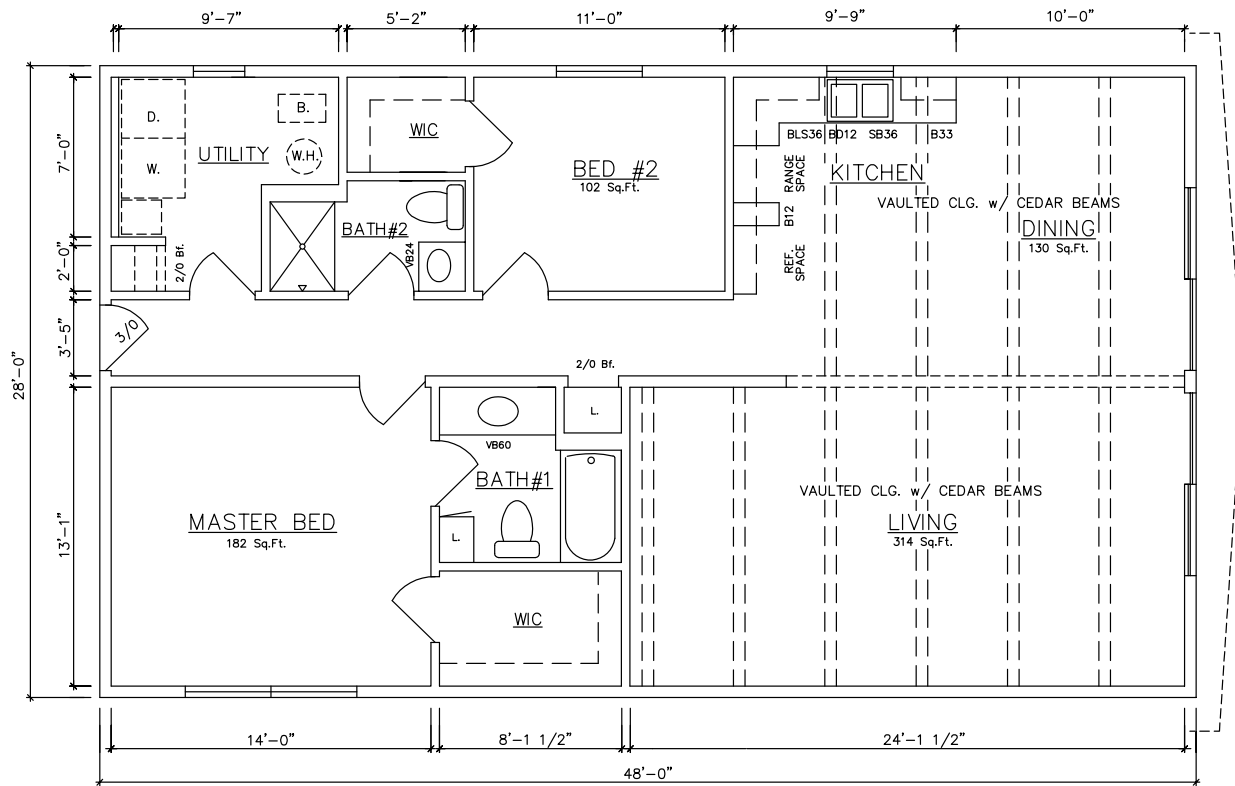

Alpine
896-1,680 sq. ft.

General Housing Corporation
Custom Crafted Construction

Alpine 32' & 36' Models

Alpine 10510 (Crawlspace) 896 sq. ft.
10512 (Basement) - see inset

Alpine 10514 (Crawlspace) 1,008 sq. ft.
10516 (Basement) - see inset

Alpine 10526 (Basement) 1,120 sq. ft. End Load Garage

Alpine 44' Models

Alpine 10600 (Crawlspace) 1,232 sq. ft. End Load Garage

Alpine 10603 (Basement) 1,232 sq. ft. End Load Garage

Alpine 44' & 48' Models

Alpine..10604
(Basement)

Alpine 10602 (Crawlspace) 1,232 sq. ft.
10604 (Basement) - see inset

ALPINE...10704
(Basement)

Alpine 10702 (Crawlspace) 1,344 sq. ft.
10704 (Basement) - see inset

Alpine 48' Models

Alpine 10700 (Crawlspace) 1,344 sq. ft. End Load Garage

Alpine 10703 (Basement) 1,344 sq. ft. End Load Garage

Alpine 44'/50' Models

Alpine 10612 (Crawlspace) 1,316 sq. ft.

Alpine 10614 (Basement) 1,316 sq. ft.