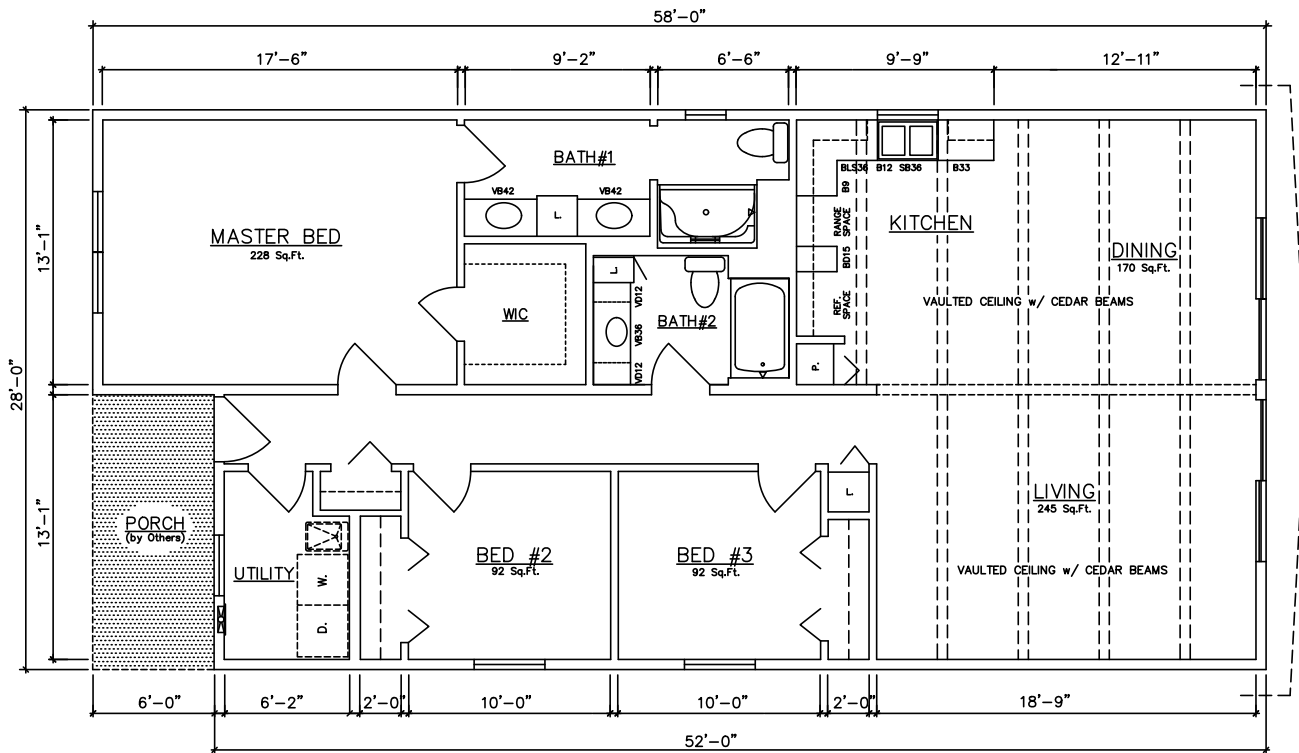

Alpine
896-1,680 sq. ft.

General Housing Corporation
Custom Crafted Construction

Alpine 32' & 36' Models

Alpine 10510 (Crawlspace) 896 sq. ft.
10512 (Basement) - see inset

Alpine 10514 (Crawlspace) 1,008 sq. ft.
10516 (Basement) - see inset

Alpine 40' Models

Alpine 10502 (Crawlspace) 1,120 sq. ft.
10504 (Basement) - see inset

Alpine 10506 (Crawlspace) 1,120 sq. ft.
10508 (Basement) - see inset

Alpine 40' Models

Alpine 10524 (Crawlspace) 1,120 sq. ft. End Load Garage

Alpine..10604
(Basement)

Alpine 10602 (Crawlspace) 1,232 sq. ft.
10604 (Basement) - see inset

ALPINE...10704
(Basement)

Alpine 10702 (Crawlspace) 1,344 sq. ft.
10704 (Basement) - see inset

Alpine 48' Models

Alpine 48'x54' Models

Alpine 10712 (Crawlspace) 1,428 sq. ft.

Alpine 10714 (Basement) 1,428 sq. ft.

Alpine 56' Models

Alpine 10750 (Crawlspace) 1,568 sq. ft.

Alpine 10752 (Basement) 1,568 sq. ft.

Alpine 52'x58' Models