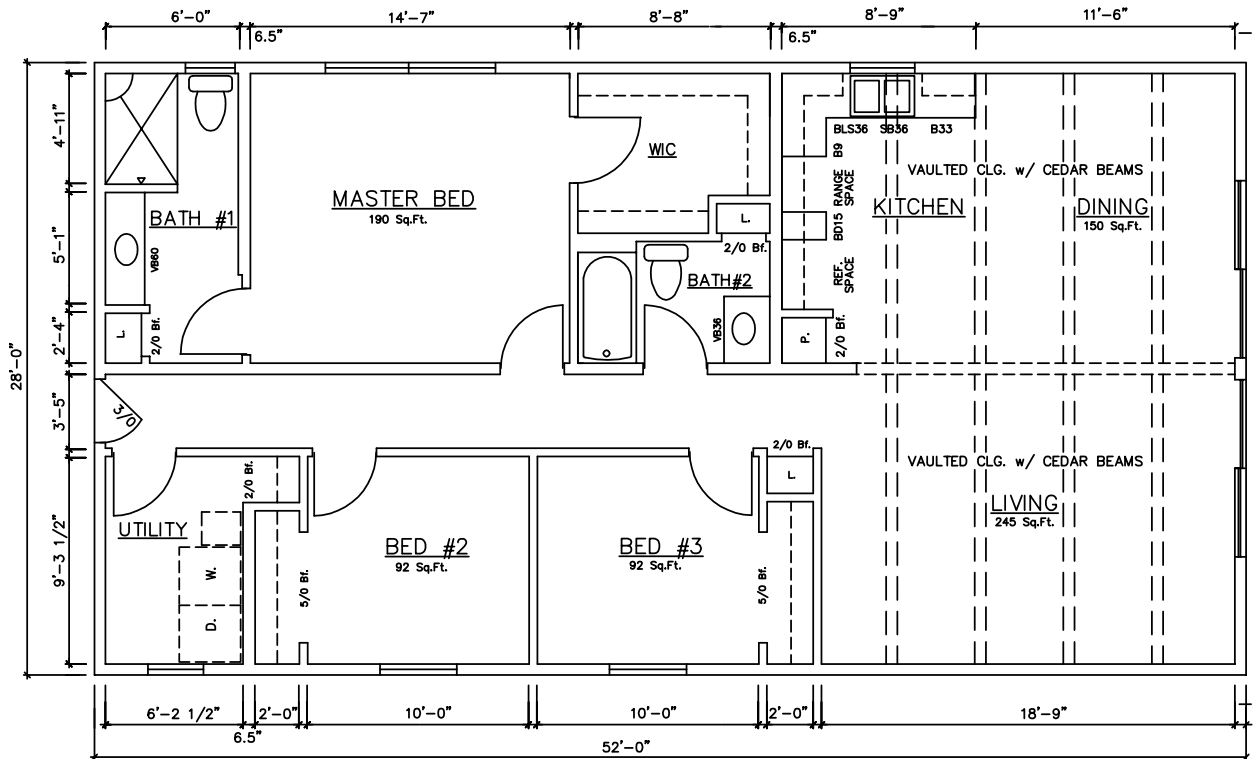

Alpine
896-1,680 sq. ft.

General Housing Corporation
Custom Crafted Construction

Alpine 32' & 36' Models

Alpine 10510 (Crawlspace) 896 sq. ft.
10512 (Basement) - see inset

Alpine 10514 (Crawlspace) 1,008 sq. ft.
10516 (Basement) - see inset

Alpine 52' Models

Alpine 10720 (Crawlspace) 1,456 sq. ft.

Alpine 10722 (Basement) 1,456 sq. ft.

Alpine 52' Models

Alpine 10724 (Crawlspace) 1,456 sq. ft. End Load Garage

Alpine 10726 (Basement) 1,456 sq. ft. End Load Garage