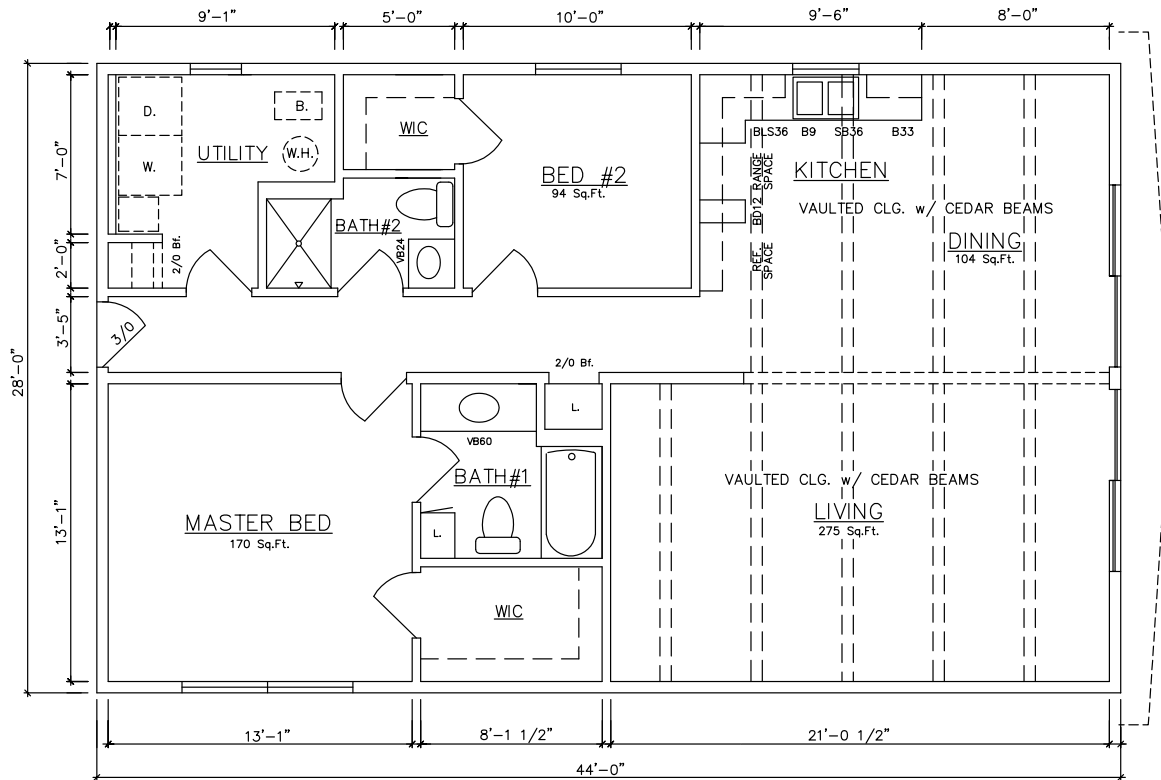

Alpine
896-1,680 sq. ft.

General Housing Corporation
Custom Crafted Construction

Alpine 32' & 36' Models

Alpine 10510 (Crawlspace) 896 sq. ft.
10512 (Basement) - see inset

Alpine 10514 (Crawlspace) 1,008 sq. ft.
10516 (Basement) - see inset

Alpine 40' Models

Alpine 10502 (Crawlspace) 1,120 sq. ft.
10504 (Basement) - see inset

Alpine 10506 (Crawlspace) 1,120 sq. ft.
10508 (Basement) - see inset

Alpine 40' Models

Alpine 10524 (Crawlspace) 1,120 sq. ft. End Load Garage

Alpine 10526 (Basement) 1,120 sq. ft. End Load Garage

Alpine 44' Models

Alpine 10600 (Crawlspace) 1,232 sq. ft. End Load Garage

Alpine 10603 (Basement) 1,232 sq. ft. End Load Garage

Alpine 44' & 48' Models

Alpine..10604
(Basement)

Alpine 10602 (Crawlspace) 1,232 sq. ft.
10604 (Basement) - see inset

ALPINE...10704
(Basement)

Alpine 10702 (Crawlspace) 1,344 sq. ft.
10704 (Basement) - see inset

Alpine 48' Models