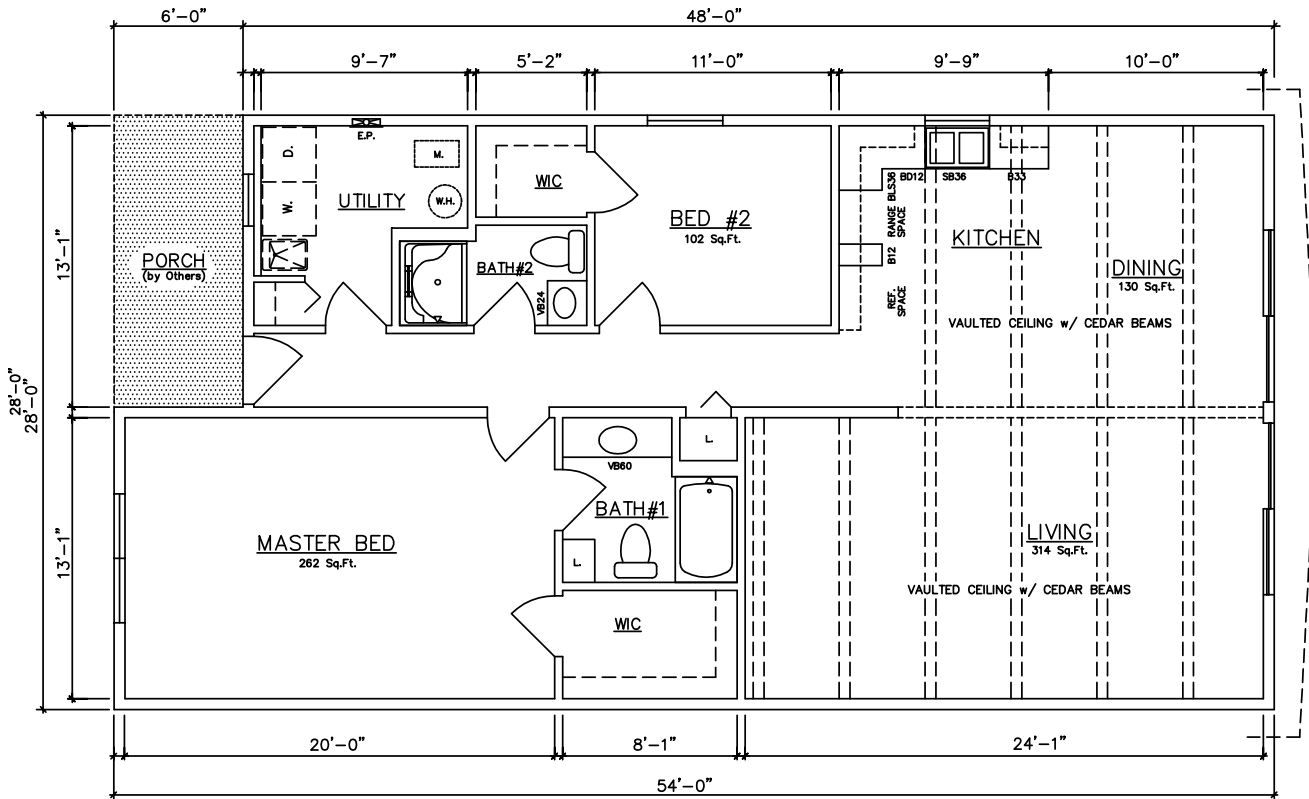

Alpine
896-1,680 sq. ft.

General Housing Corporation
Custom Crafted Construction

Alpine 32' & 36' Models

Alpine 10510 (Crawlspace) 896 sq. ft.
10512 (Basement) - see inset

Alpine 10514 (Crawlspace) 1,008 sq. ft.
10516 (Basement) - see inset

Alpine 52' Models

Alpine 10720 (Crawlspace) 1,456 sq. ft.

Alpine 10722 (Basement) 1,456 sq. ft.

Alpine 52' Models

Alpine 10724 (Crawlspace) 1,456 sq. ft. End Load Garage

Alpine 10726 (Basement) 1,456 sq. ft. End Load Garage

Alpine 48'x54' Models

Alpine 10712 (Crawlspace) 1,428 sq. ft.

Alpine 10714 (Basement) 1,428 sq. ft.

Alpine 56' Models

Alpine 10750 (Crawlspace) 1,568 sq. ft.

Alpine 10752 (Basement) 1,568 sq. ft.

Alpine 52'x58' Models