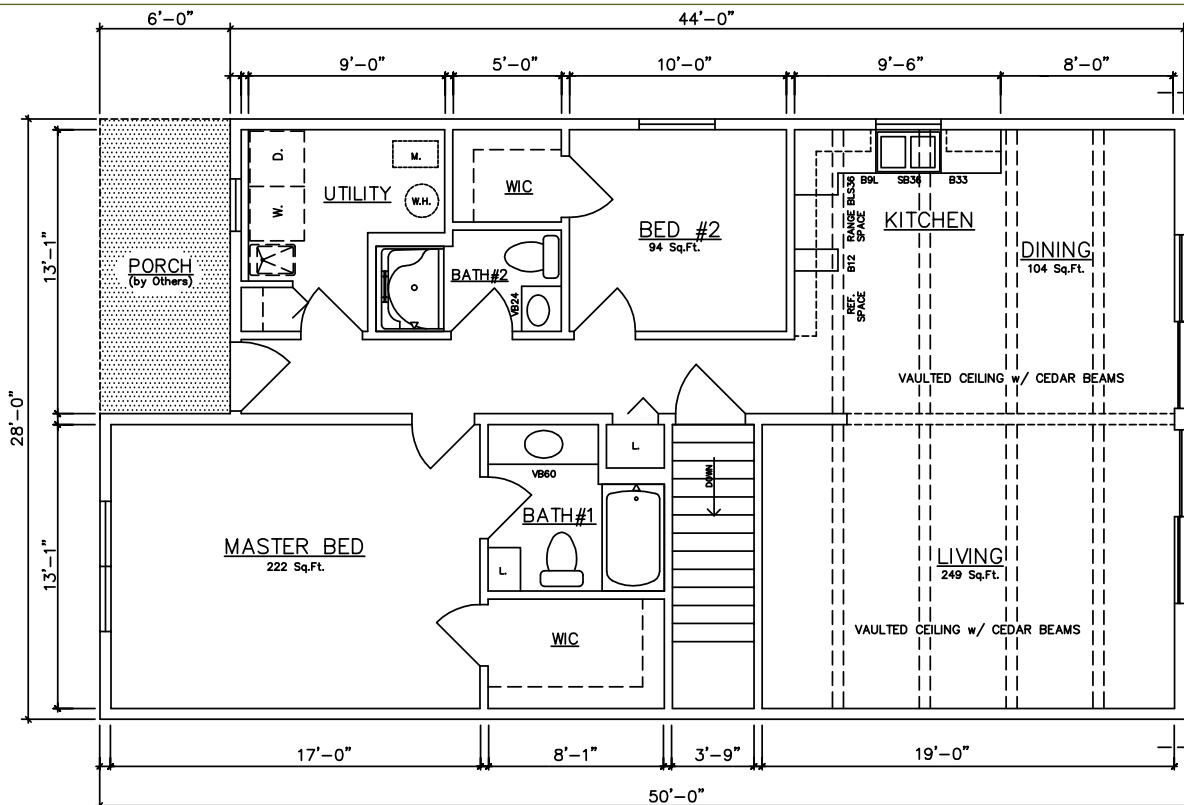

Alpine
896-1,680 sq. ft.

General Housing Corporation
Custom Crafted Construction

Alpine 32' & 36' Models

Alpine 10510 (Crawlspace) 896 sq. ft.
10512 (Basement) - see inset

Alpine 10514 (Crawlspace) 1,008 sq. ft.
10516 (Basement) - see inset

Alpine..10604
(Basement)

Alpine 10602 (Crawlspace) 1,232 sq. ft.
10604 (Basement) - see inset

ALPINE...10704
(Basement)

Alpine 10702 (Crawlspace) 1,344 sq. ft.
10704 (Basement) - see inset

Alpine 48' Models

Alpine 10700 (Crawlspace) 1,344 sq. ft. End Load Garage

Alpine 10703 (Basement) 1,344 sq. ft. End Load Garage

Alpine 44'/50' Models

Alpine 10612 (Crawlspace) 1,316 sq. ft.

Alpine 10614 (Basement) 1,316 sq. ft.

Alpine 52' Models

Alpine 10720 (Crawlspace) 1,456 sq. ft.

Alpine 10722 (Basement) 1,456 sq. ft.

Alpine 52' Models

Alpine 10724 (Crawlspace) 1,456 sq. ft. End Load Garage

Alpine 10726 (Basement) 1,456 sq. ft. End Load Garage