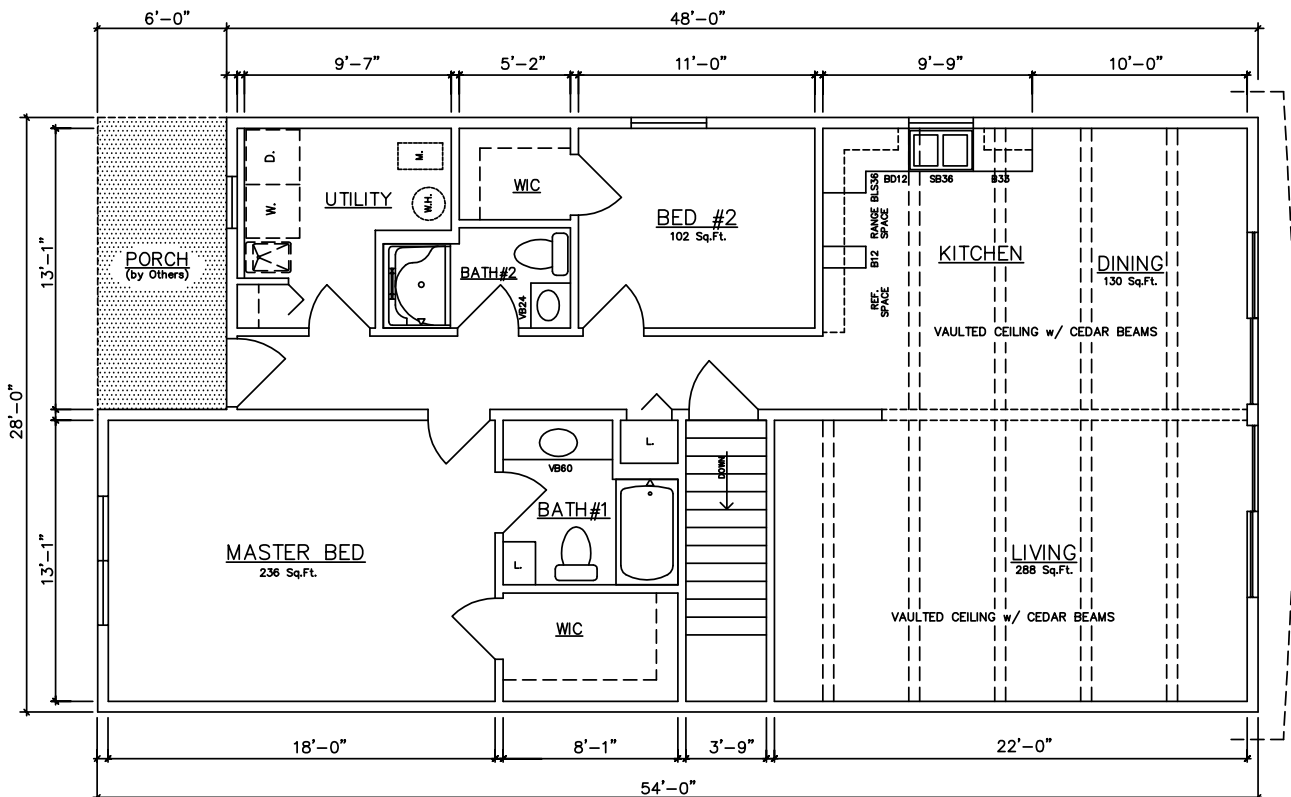

Alpine 10714 (Basement) 1,428 sq. ft.