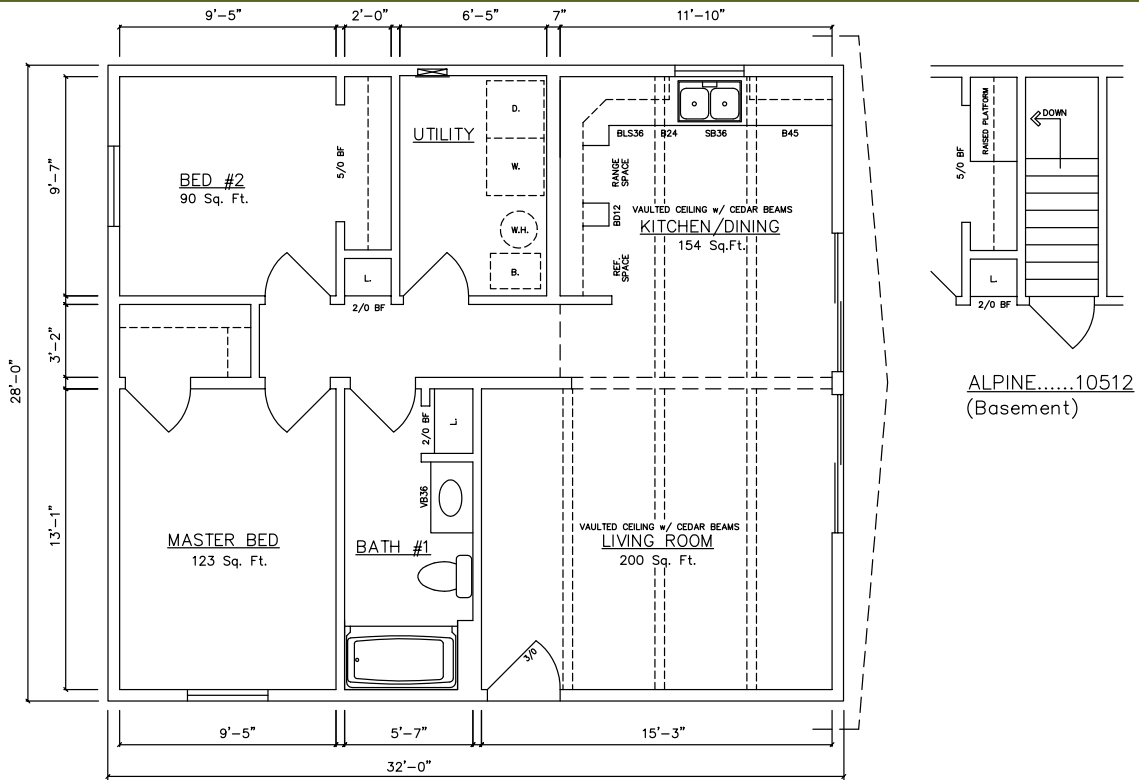

Alpine
896-1,680 sq. ft.

General Housing Corporation
Custom Crafted Construction

Alpine 32' & 36' Models

Alpine 10510 (Crawlspace) 896 sq. ft.
10512 (Basement) - see inset

Alpine 10514 (Crawlspace) 1,008 sq. ft.
10516 (Basement) - see inset

Alpine 40' Models

Alpine 10502 (Crawlspace) 1,120 sq. ft.
10504 (Basement) - see inset

Alpine 10506 (Crawlspace) 1,120 sq. ft.
10508 (Basement) - see inset

Alpine 40' Models

Alpine 10524 (Crawlspace) 1,120 sq. ft. End Load Garage

Alpine 10526 (Basement) 1,120 sq. ft. End Load Garage

Alpine 44' Models

Alpine 10600 (Crawlspace) 1,232 sq. ft. End Load Garage

Alpine 10603 (Basement) 1,232 sq. ft. End Load Garage

Alpine 44' & 48' Models

Alpine..10604
(Basement)

Alpine 10602 (Crawlspace) 1,232 sq. ft.
10604 (Basement) - see inset

ALPINE...10704
(Basement)

Alpine 10702 (Crawlspace) 1,344 sq. ft.
10704 (Basement) - see inset

Alpine 48' Models