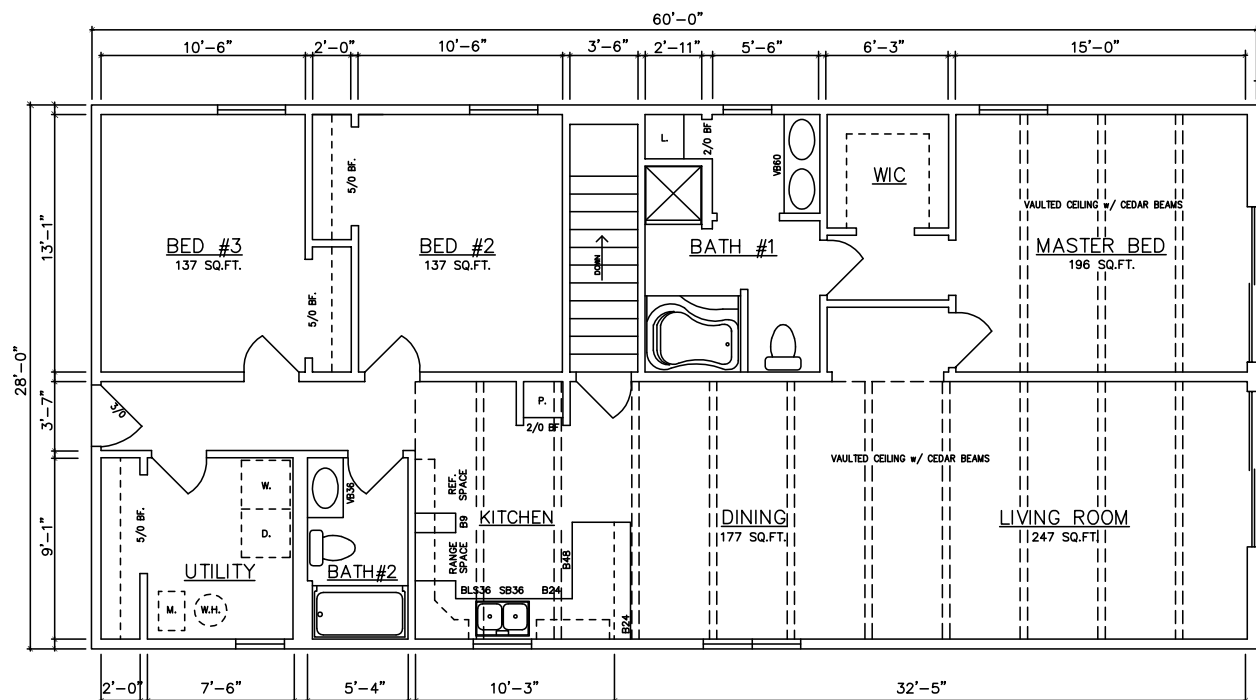

Alpine
896-1,680 sq. ft.

General Housing Corporation
Custom Crafted Construction

Alpine 32' & 36' Models

Alpine 10510 (Crawlspace) 896 sq. ft.
10512 (Basement) - see inset

Alpine 10514 (Crawlspace) 1,008 sq. ft.
10516 (Basement) - see inset

Alpine 10754 (Crawlspace) 1,540 sq. ft.

Alpine 10756 (Basement) 1,540 sq. ft.

Alpine 60' Models

Alpine 10760 (Crawlspace) 1,680 sq. ft.

Alpine 10762 (Basement) 1,680 sq. ft.

General Housing Corporation
Custom Crafted Construction