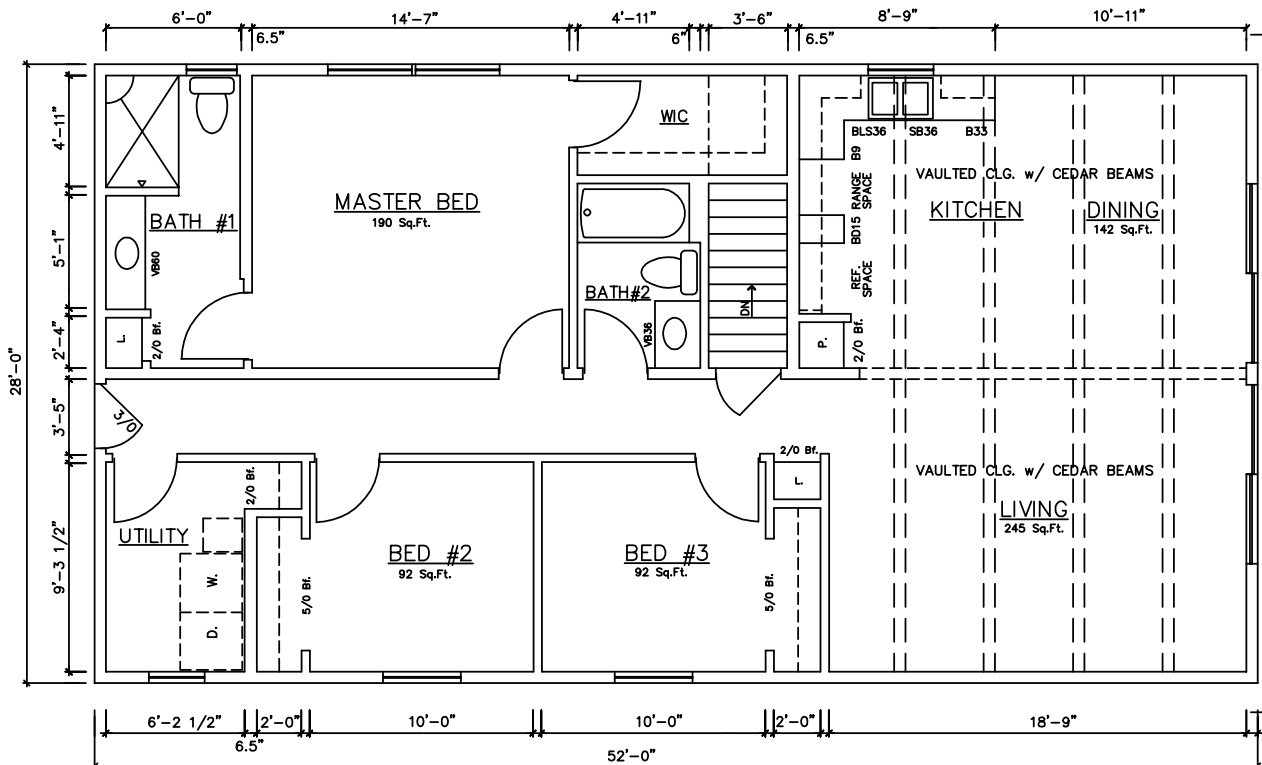

Alpine
896-1,680 sq. ft.

General Housing Corporation
Custom Crafted Construction

Alpine 32' & 36' Models

Alpine 10510 (Crawlspace) 896 sq. ft.
10512 (Basement) - see inset

Alpine 10514 (Crawlspace) 1,008 sq. ft.
10516 (Basement) - see inset

Alpine 52' Models

Alpine 10720 (Crawlspace) 1,456 sq. ft.

Alpine 10722 (Basement) 1,456 sq. ft.

Alpine 52' Models

Alpine 10724 (Crawlspace) 1,456 sq. ft. End Load Garage

Alpine 10726 (Basement) 1,456 sq. ft. End Load Garage