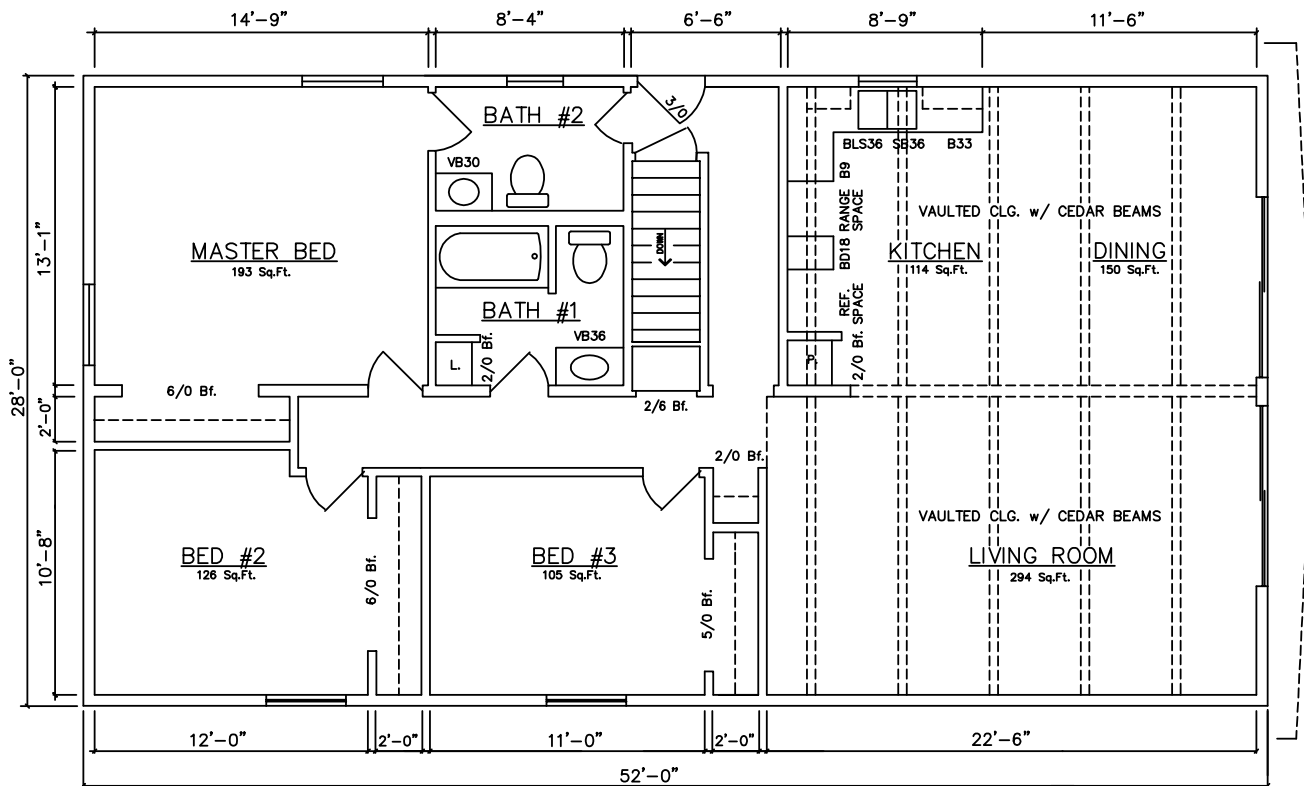

Alpine 10722 (Basement) 1,456 sq. ft.