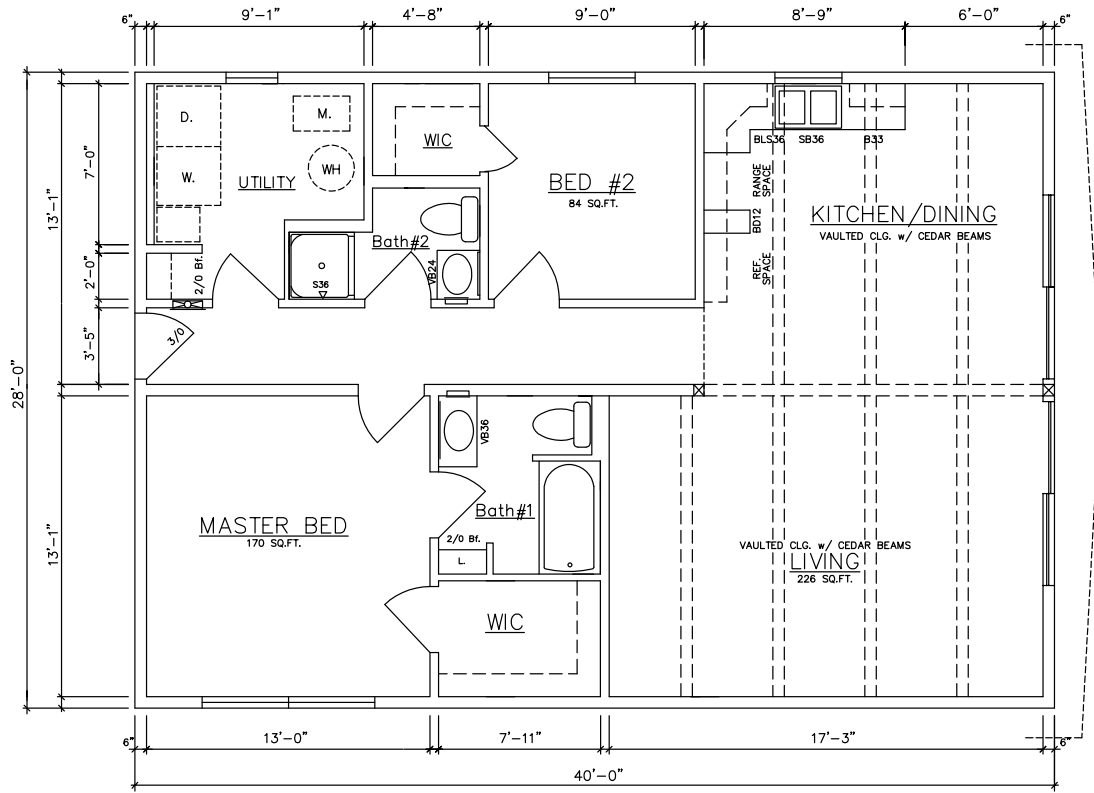

Alpine
896-1,680 sq. ft.

General Housing Corporation
Custom Crafted Construction

Alpine 32' & 36' Models

Alpine 10510 (Crawlspace) 896 sq. ft.
10512 (Basement) - see inset

Alpine 10514 (Crawlspace) 1,008 sq. ft.
10516 (Basement) - see inset

Alpine 40' Models

Alpine 10502 (Crawlspace) 1,120 sq. ft.
10504 (Basement) - see inset

Alpine 10506 (Crawlspace) 1,120 sq. ft.
10508 (Basement) - see inset

Alpine 40' Models

Alpine 10524 (Crawlspace) 1,120 sq. ft. End Load Garage

Alpine 10526 (Basement) 1,120 sq. ft. End Load Garage

Alpine 44' Models

Alpine 10600 (Crawlspace) 1,232 sq. ft. End Load Garage

Alpine 10603 (Basement) 1,232 sq. ft. End Load Garage

Alpine 44' & 48' Models

Alpine..10604
(Basement)

Alpine 10602 (Crawlspace) 1,232 sq. ft.
10604 (Basement) - see inset

ALPINE...10704
(Basement)

Alpine 10702 (Crawlspace) 1,344 sq. ft.
10704 (Basement) - see inset

Alpine 48' Models