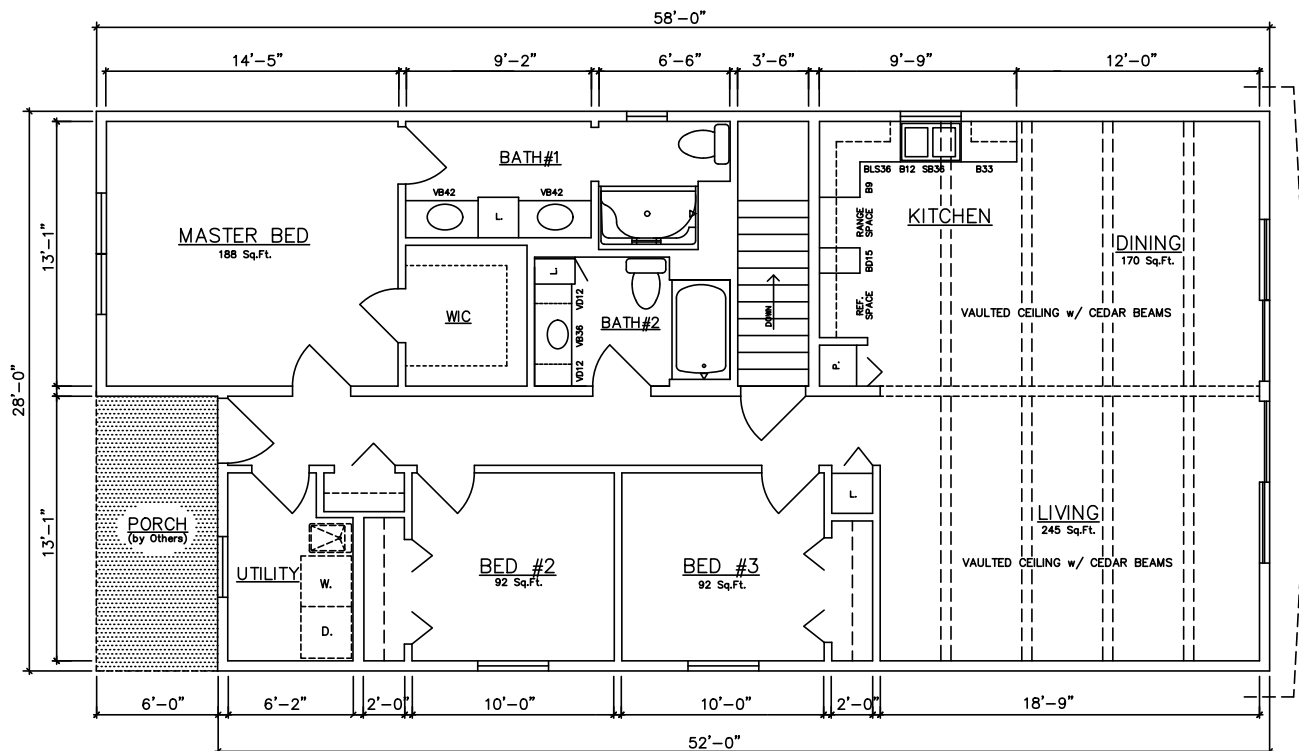

Alpine 10756 (Basement) 1,540 sq. ft.