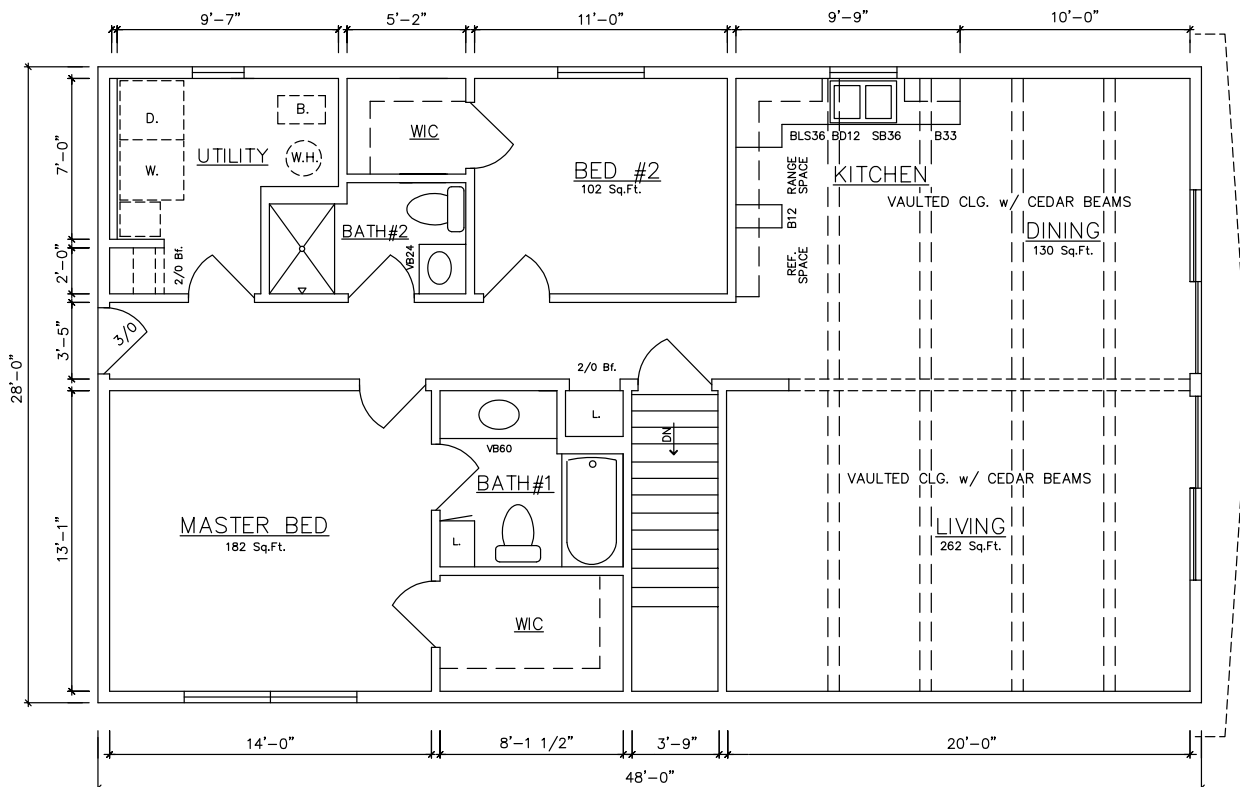

Alpine
896-1,680 sq. ft.

General Housing Corporation
Custom Crafted Construction

Alpine 32' & 36' Models

Alpine 10510 (Crawlspace) 896 sq. ft.
10512 (Basement) - see inset

Alpine 10514 (Crawlspace) 1,008 sq. ft.
10516 (Basement) - see inset

Alpine 40' Models

Alpine 10502 (Crawlspace) 1,120 sq. ft.
10504 (Basement) - see inset

Alpine 10506 (Crawlspace) 1,120 sq. ft.
10508 (Basement) - see inset

Alpine 40' Models

Alpine 10524 (Crawlspace) 1,120 sq. ft. End Load Garage

Alpine..10604
(Basement)

Alpine 10602 (Crawlspace) 1,232 sq. ft.
10604 (Basement) - see inset

ALPINE...10704
(Basement)

Alpine 10702 (Crawlspace) 1,344 sq. ft.
10704 (Basement) - see inset

Alpine 48' Models

Alpine 10700 (Crawlspace) 1,344 sq. ft. End Load Garage

Alpine 10703 (Basement) 1,344 sq. ft. End Load Garage

Alpine 44'/50' Models

Alpine 10612 (Crawlspace) 1,316 sq. ft.

Alpine 10614 (Basement) 1,316 sq. ft.