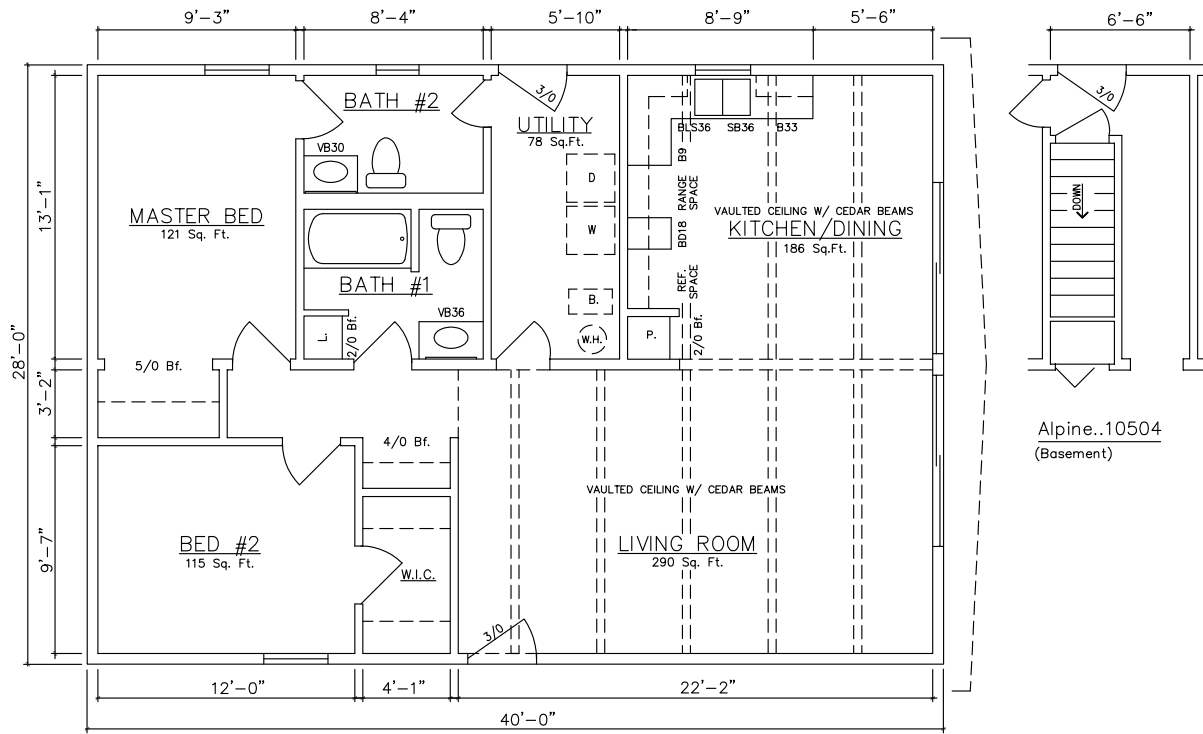

Alpine
896-1,680 sq. ft.

General Housing Corporation
Custom Crafted Construction

Alpine 32' & 36' Models

Alpine 10510 (Crawlspace) 896 sq. ft.
10512 (Basement) - see inset

Alpine 10514 (Crawlspace) 1,008 sq. ft.
10516 (Basement) - see inset

Alpine 40' Models

Alpine 10502 (Crawlspace) 1,120 sq. ft.
10504 (Basement) - see inset

Alpine 10506 (Crawlspace) 1,120 sq. ft.
10508 (Basement) - see inset

Alpine 40' Models

Alpine 10524 (Crawlspace) 1,120 sq. ft. End Load Garage