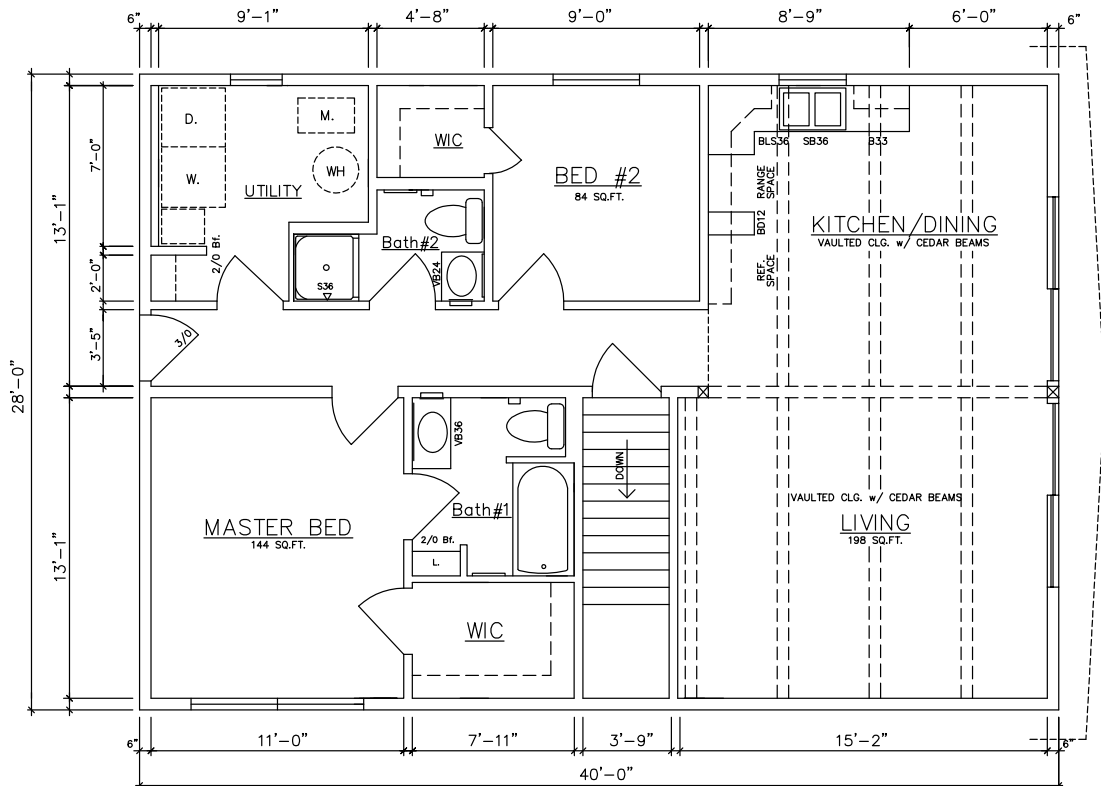

Alpine
896-1,680 sq. ft.

General Housing Corporation
Custom Crafted Construction

Alpine 32' & 36' Models

Alpine 10510 (Crawlspace) 896 sq. ft.
10512 (Basement) - see inset

Alpine 10514 (Crawlspace) 1,008 sq. ft.
10516 (Basement) - see inset

Alpine 40' Models

Alpine 10502 (Crawlspace) 1,120 sq. ft.
10504 (Basement) - see inset

Alpine 10506 (Crawlspace) 1,120 sq. ft.
10508 (Basement) - see inset

Alpine 40' Models

Alpine 10524 (Crawlspace) 1,120 sq. ft. End Load Garage

Alpine 10526 (Basement) 1,120 sq. ft. End Load Garage

Alpine 44' Models

Alpine 10600 (Crawlspace) 1,232 sq. ft. End Load Garage

Alpine 10603 (Basement) 1,232 sq. ft. End Load Garage

Alpine 44' & 48' Models

Alpine..10604
(Basement)

Alpine 10602 (Crawlspace) 1,232 sq. ft.
10604 (Basement) - see inset

ALPINE...10704
(Basement)

Alpine 10702 (Crawlspace) 1,344 sq. ft.
10704 (Basement) - see inset

Alpine 48' Models