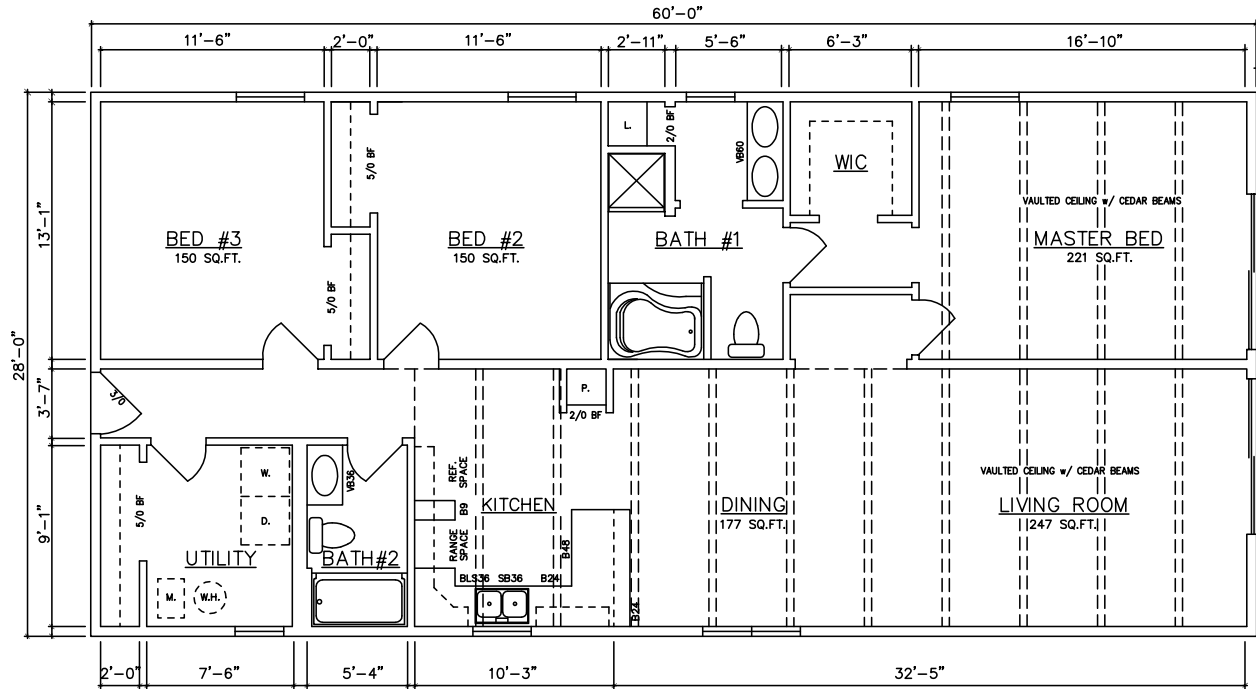

Alpine 60' Models

Alpine 10760 (Crawlspace) 1,680 sq. ft.