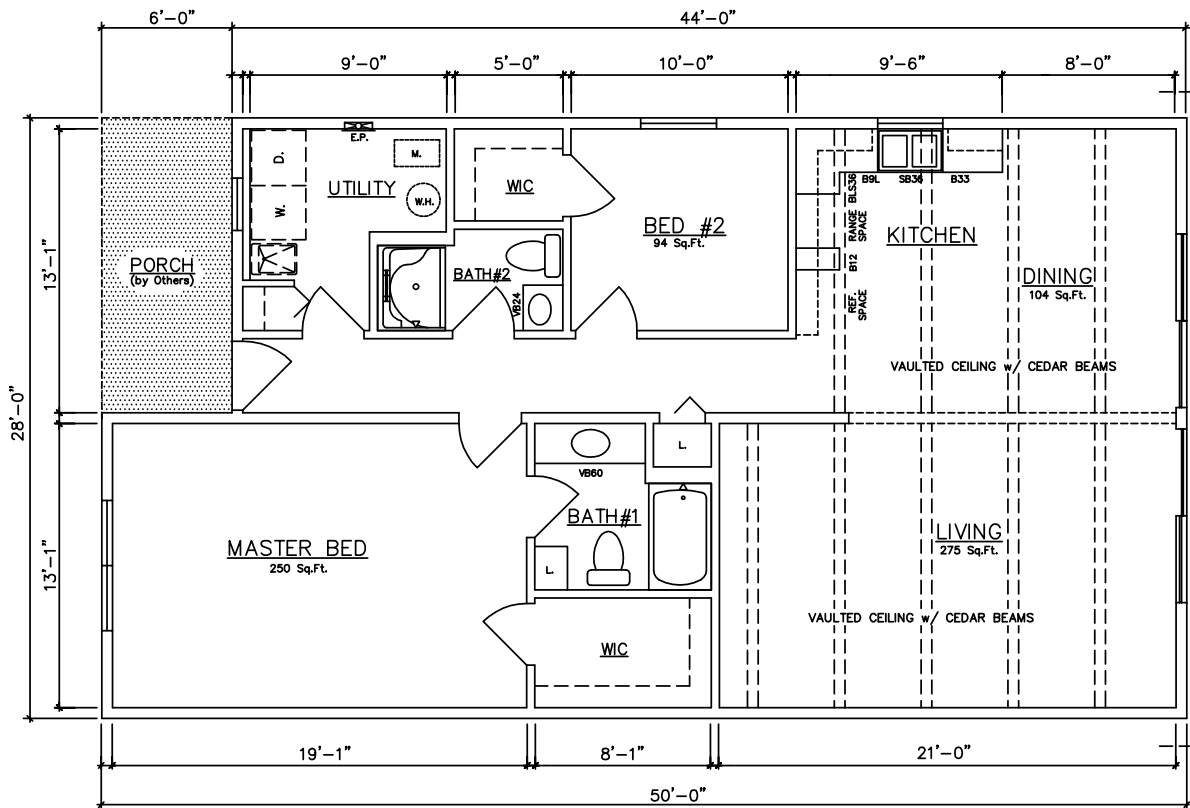

Alpine
896-1,680 sq. ft.

General Housing Corporation
Custom Crafted Construction

Alpine 32' & 36' Models

Alpine 10510 (Crawlspace) 896 sq. ft.
10512 (Basement) - see inset

Alpine 10514 (Crawlspace) 1,008 sq. ft.
10516 (Basement) - see inset

Alpine 40' Models

Alpine 10502 (Crawlspace) 1,120 sq. ft.
10504 (Basement) - see inset

Alpine 10506 (Crawlspace) 1,120 sq. ft.
10508 (Basement) - see inset

Alpine 40' Models

Alpine 10524 (Crawlspace) 1,120 sq. ft. End Load Garage

Alpine..10604
(Basement)

Alpine 10602 (Crawlspace) 1,232 sq. ft.
10604 (Basement) - see inset

ALPINE...10704
(Basement)

Alpine 10702 (Crawlspace) 1,344 sq. ft.
10704 (Basement) - see inset

Alpine 48' Models

Alpine 10700 (Crawlspace) 1,344 sq. ft. End Load Garage

Alpine 10703 (Basement) 1,344 sq. ft. End Load Garage

Alpine 44'/50' Models

Alpine 10612 (Crawlspace) 1,316 sq. ft.

Alpine 10614 (Basement) 1,316 sq. ft.