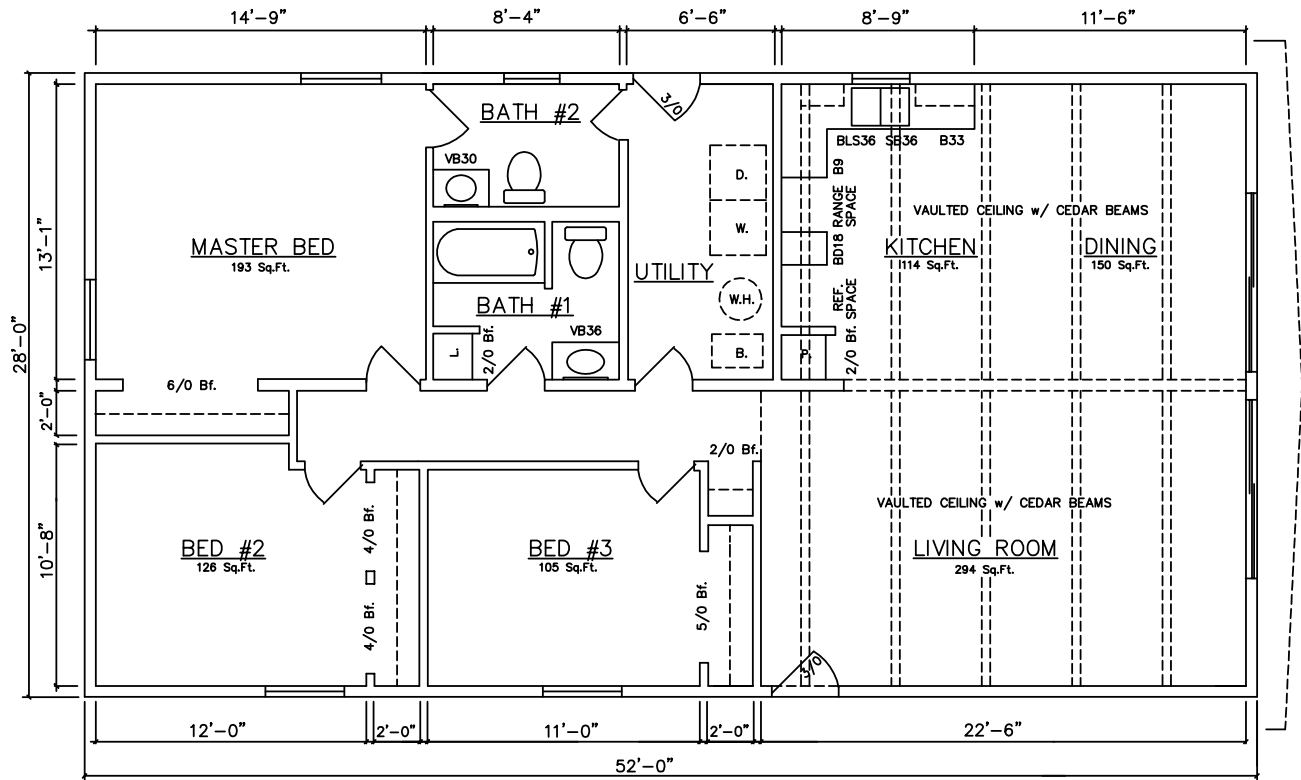

Alpine 52' Models

Alpine 10720 (Crawlspace) 1,456 sq. ft.