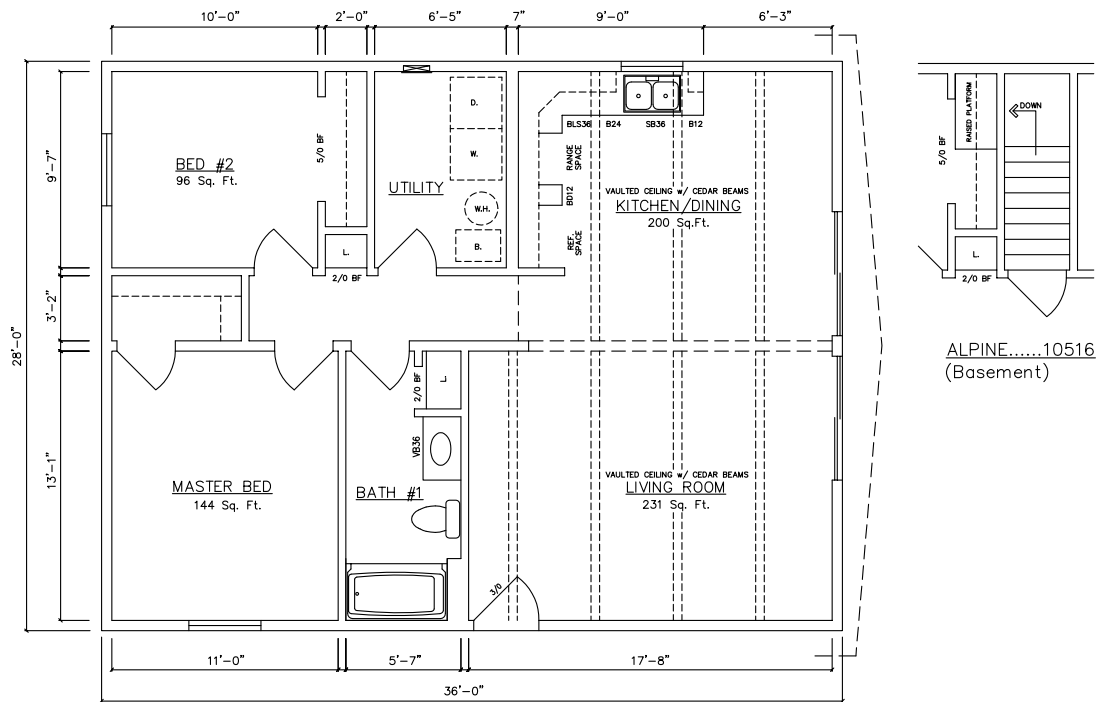

Alpine
896-1,680 sq. ft.

General Housing Corporation
Custom Crafted Construction

Alpine 32' & 36' Models

Alpine 10510 (Crawlspace) 896 sq. ft.
10512 (Basement) - see inset

Alpine 10514 (Crawlspace) 1,008 sq. ft.
10516 (Basement) - see inset

Alpine 40' Models

Alpine 10502 (Crawlspace) 1,120 sq. ft.
10504 (Basement) - see inset

Alpine 10506 (Crawlspace) 1,120 sq. ft.
10508 (Basement) - see inset

Alpine 40' Models

Alpine 10524 (Crawlspace) 1,120 sq. ft. End Load Garage

Alpine 10526 (Basement) 1,120 sq. ft. End Load Garage

Alpine 44' Models

Alpine 10600 (Crawlspace) 1,232 sq. ft. End Load Garage

Alpine 10603 (Basement) 1,232 sq. ft. End Load Garage

Alpine 44' & 48' Models

Alpine..10604
(Basement)

Alpine 10602 (Crawlspace) 1,232 sq. ft.
10604 (Basement) - see inset

ALPINE...10704
(Basement)

Alpine 10702 (Crawlspace) 1,344 sq. ft.
10704 (Basement) - see inset

Alpine 48' Models