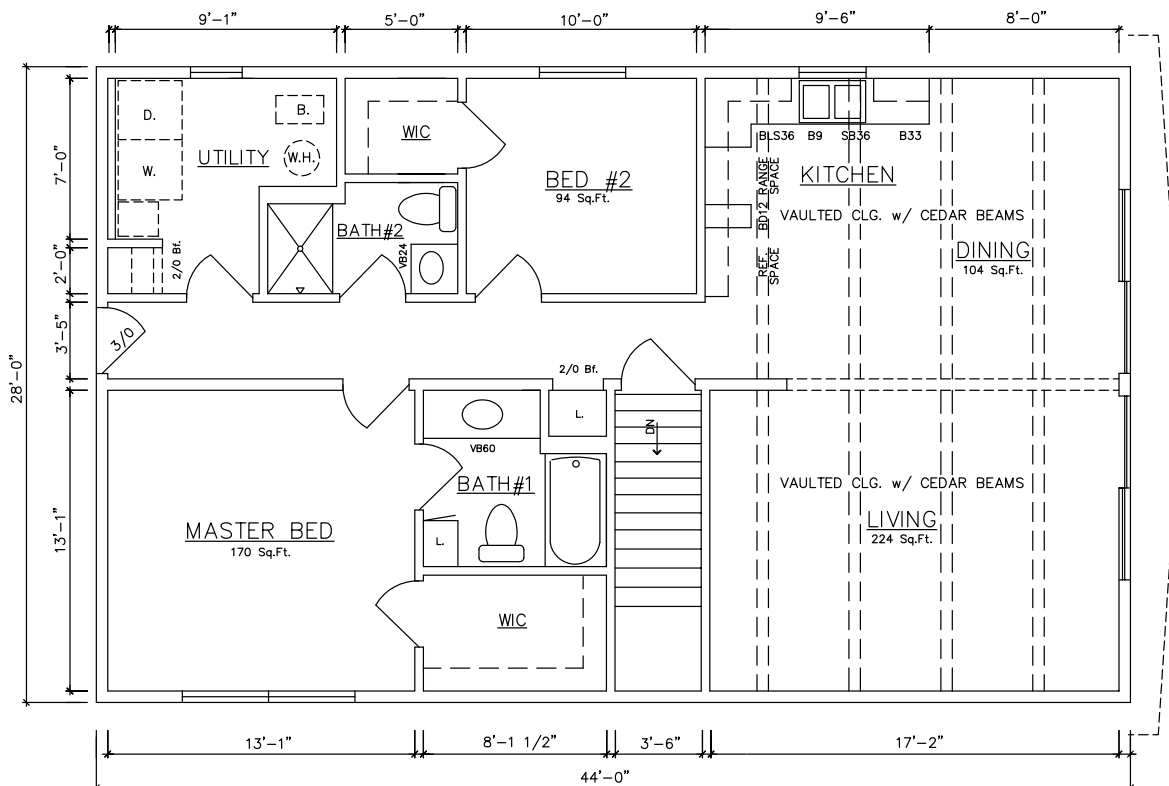

Alpine
896-1,680 sq. ft.

General Housing Corporation
Custom Crafted Construction

Alpine 32' & 36' Models

Alpine 10510 (Crawlspace) 896 sq. ft.
10512 (Basement) - see inset

Alpine 10514 (Crawlspace) 1,008 sq. ft.
10516 (Basement) - see inset

Alpine 40' Models

Alpine 10502 (Crawlspace) 1,120 sq. ft.
10504 (Basement) - see inset

Alpine 10506 (Crawlspace) 1,120 sq. ft.
10508 (Basement) - see inset

Alpine 40' Models

Alpine 10524 (Crawlspace) 1,120 sq. ft. End Load Garage

Alpine 10526 (Basement) 1,120 sq. ft. End Load Garage

Alpine 44' Models

Alpine 10600 (Crawlspace) 1,232 sq. ft. End Load Garage

Alpine 10603 (Basement) 1,232 sq. ft. End Load Garage

Alpine 44' & 48' Models

Alpine..10604
(Basement)

Alpine 10602 (Crawlspace) 1,232 sq. ft.
10604 (Basement) - see inset

ALPINE...10704
(Basement)

Alpine 10702 (Crawlspace) 1,344 sq. ft.
10704 (Basement) - see inset

Alpine 48' Models