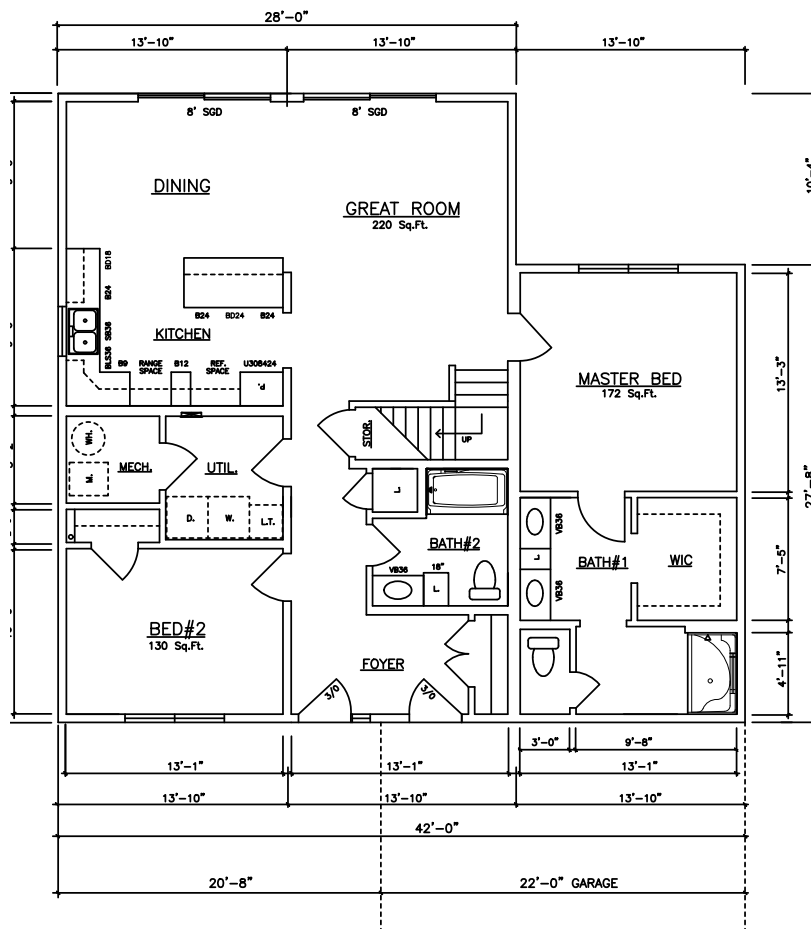

Cape Cottage

2,100 sq. ft.

Cape Cottage III • Cape Cottage V

General Housing Corporation

Custom Crafted Construction

Cape Cottage III Model

2,100 sq. ft. Total

2nd Floor 644 sq. ft.

1st Floor (1,456 sq. ft.) – Cape Cottage III 16068 (Crawlspace) 16070 (Basement)

Cape Cottage V Model

2,100 sq. ft. Total

2nd Floor 644 sq. ft.

1st Floor (1,456 sq. ft.) – Cape Cottage V 16088 (Crawlspace) 16090 (Basement)