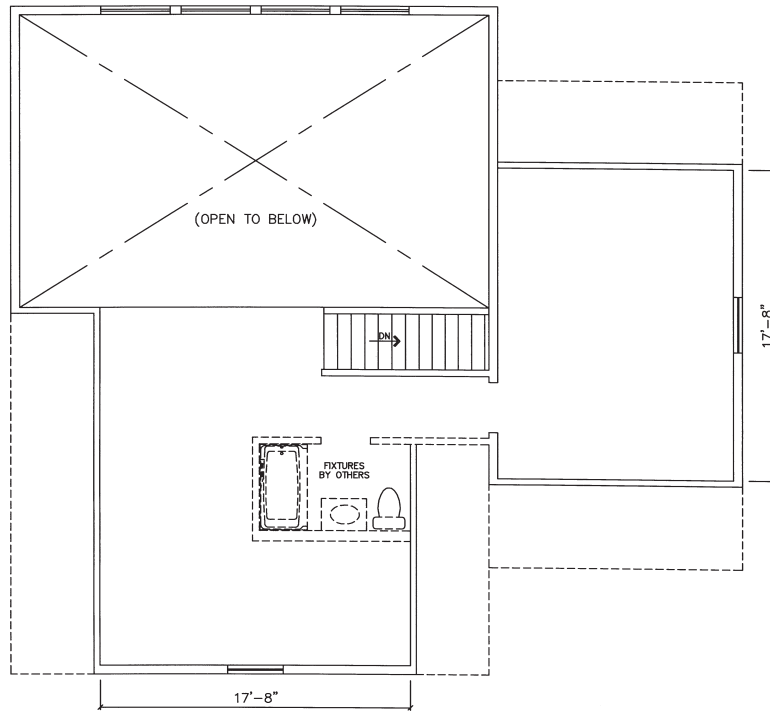

Cape Cottage

2,100 sq. ft.

Cape Cottage III • Cape Cottage V

General Housing Corporation

Custom Crafted Construction

Cape Cottage III Model

2,100 sq. ft. Total

2nd Floor 644 sq. ft.

1st Floor (1,456 sq. ft.) – Cape Cottage III 16068 (Crawlspace) 16070 (Basement)

Cape Cottage V Model

2,100 sq. ft. Total

2nd Floor 644 sq. ft.

1st Floor (1,456 sq. ft.) – Cape Cottage V 16088 (Crawlspace) 16090 (Basement)