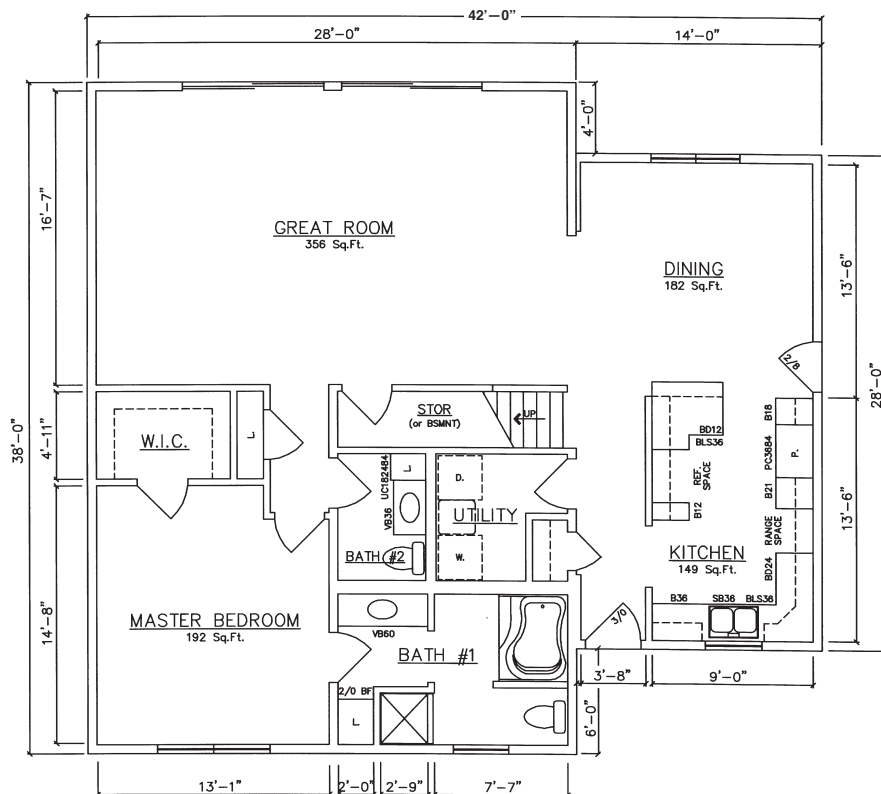

Cape Cottage

2,100 sq. ft.

Cape Cottage III • Cape Cottage V

General Housing Corporation

Custom Crafted Construction

Cape Cottage III Model

2,100 sq. ft. Total

2nd Floor 644 sq. ft.

1st Floor (1,456 sq. ft.) – Cape Cottage III 16068 (Crawlspace) 16070 (Basement)

Cape Cottage V Model

2,100 sq. ft. Total

2nd Floor 644 sq. ft.

1st Floor (1,456 sq. ft.) – Cape Cottage V 16088 (Crawlspace) 16090 (Basement)