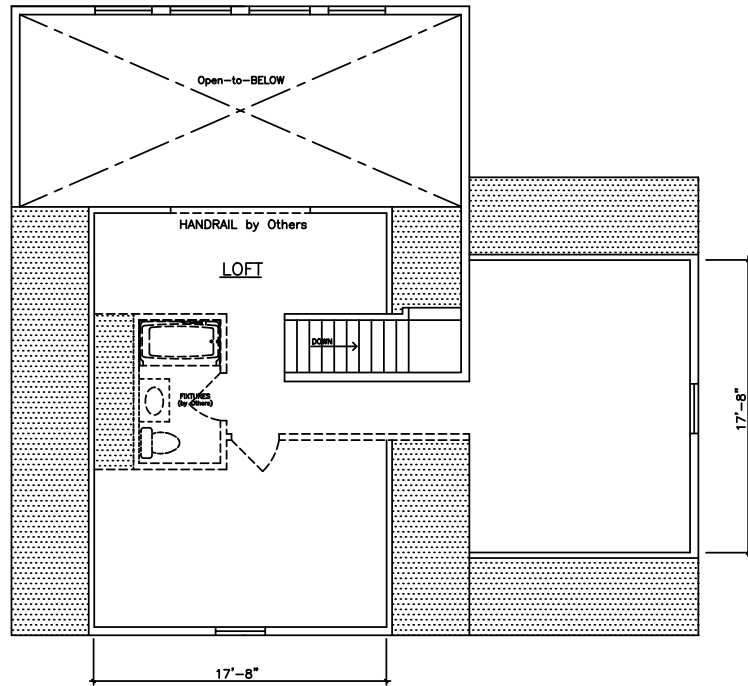

Cape Cottage

2,100 sq. ft.

Cape Cottage III • Cape Cottage V

General Housing Corporation

Custom Crafted Construction

Cape Cottage III Model

2,100 sq. ft. Total

2nd Floor 644 sq. ft.

1st Floor (1,456 sq. ft.) – Cape Cottage III 16068 (Crawlspace) 16070 (Basement)

Cape Cottage V Model

2,100 sq. ft. Total

2nd Floor 644 sq. ft.

1st Floor (1,456 sq. ft.) – Cape Cottage V 16088 (Crawlspace) 16090 (Basement)