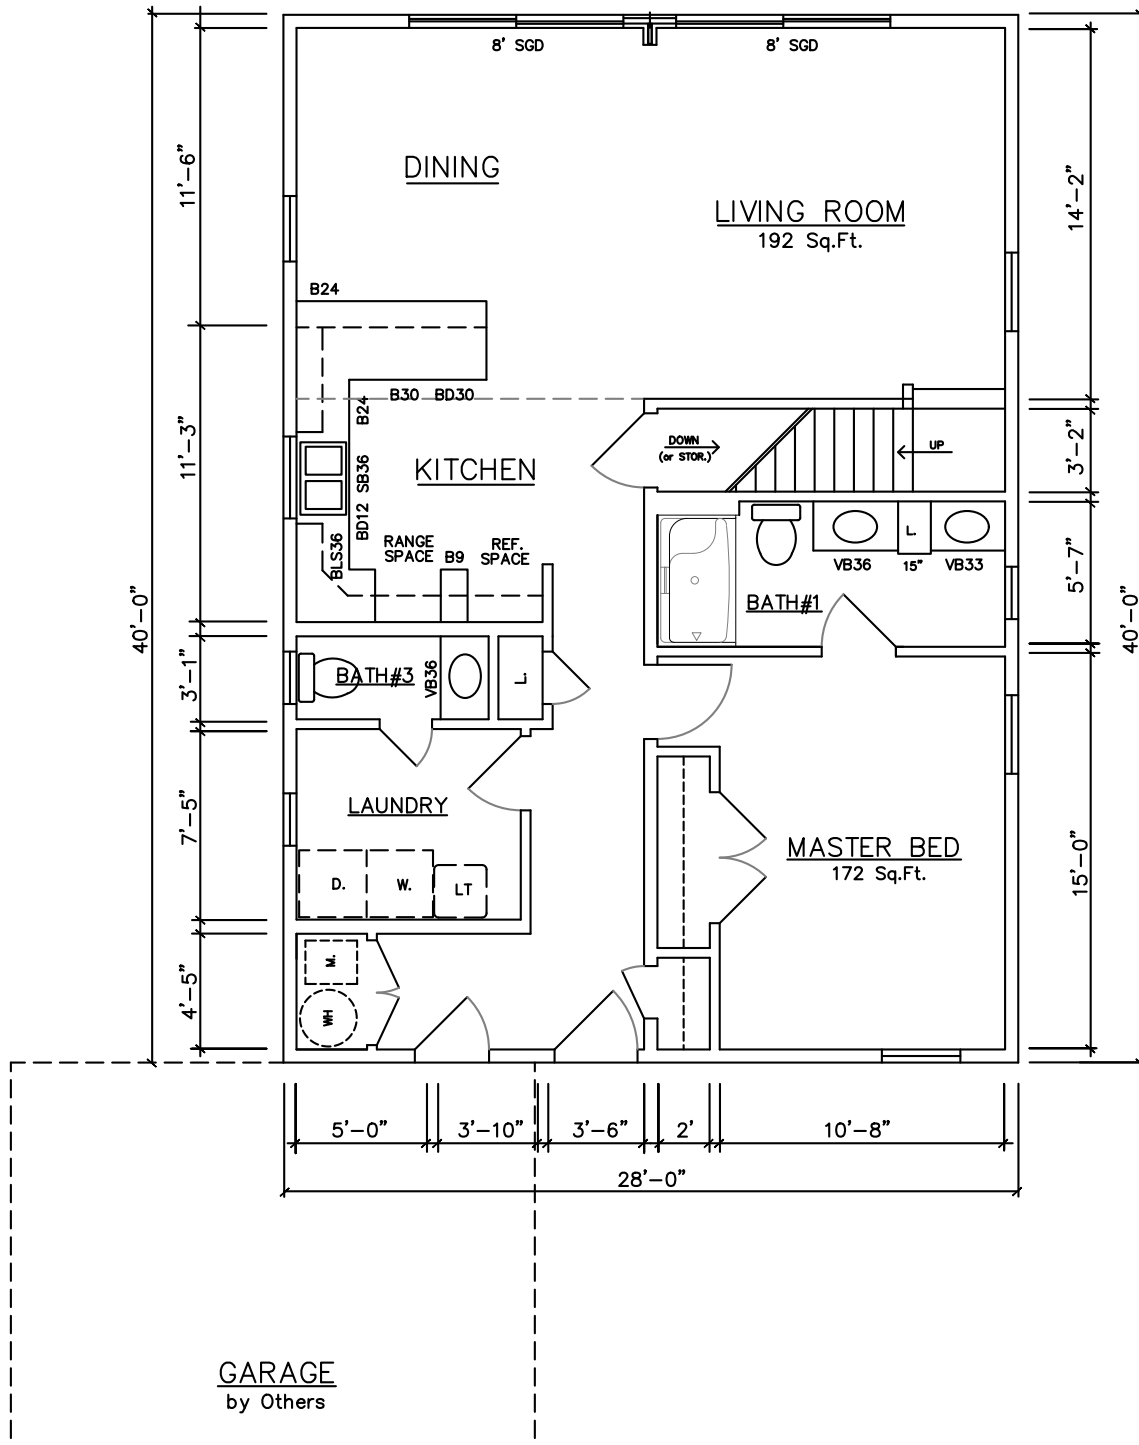

*Northwood*  
*1,766 sq. ft.*

General Housing Corporation  
*Custom Crafted Construction*

# Northwood Model

1,766 sq. ft. Total

1st Floor (1,120 sq. ft.) – Northwood 14008 (Crawlspace) 14010 (Basement)