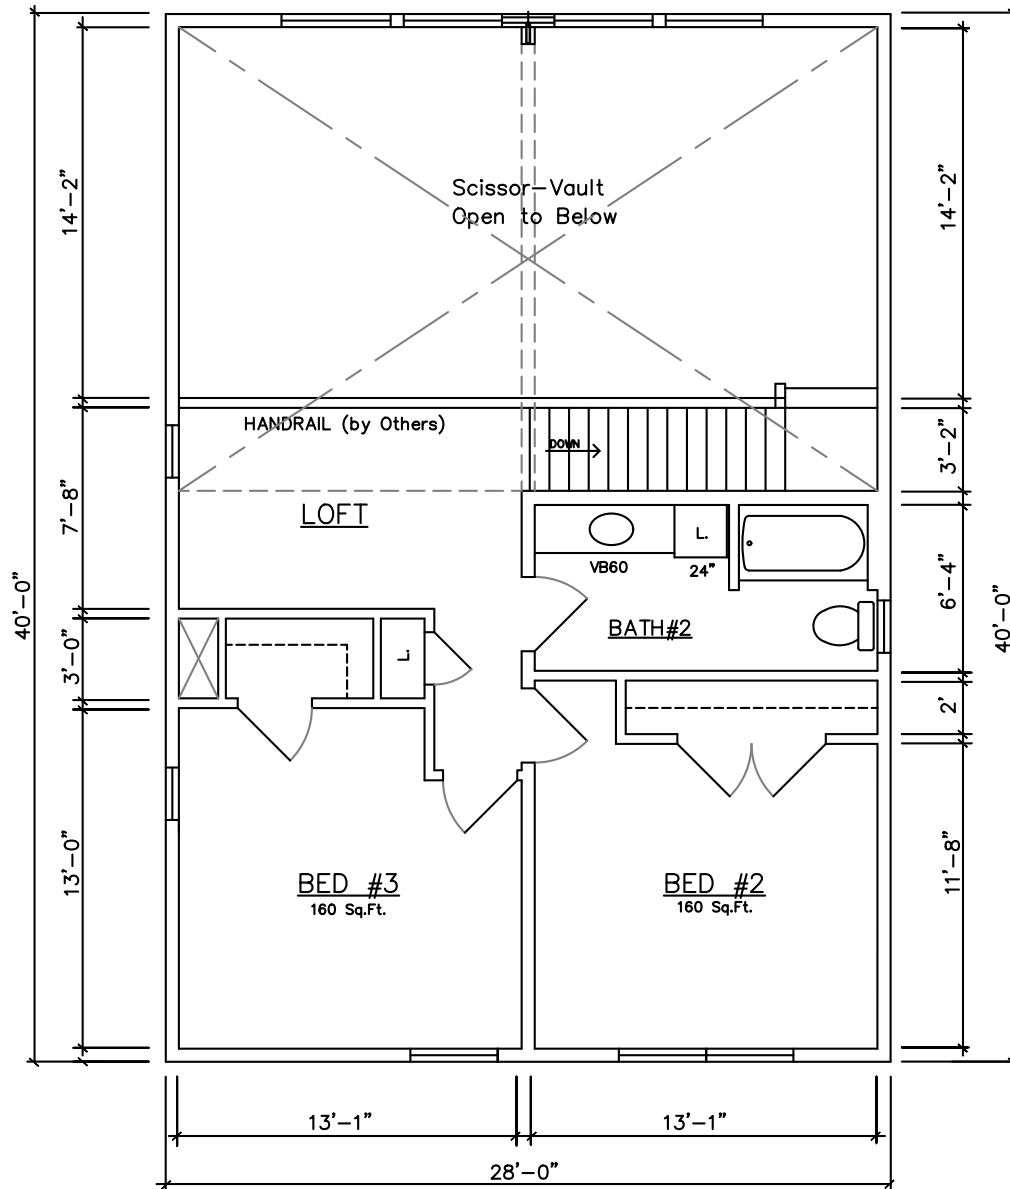

Northwood Model

2nd Floor (646 sq. ft.) – Northwood